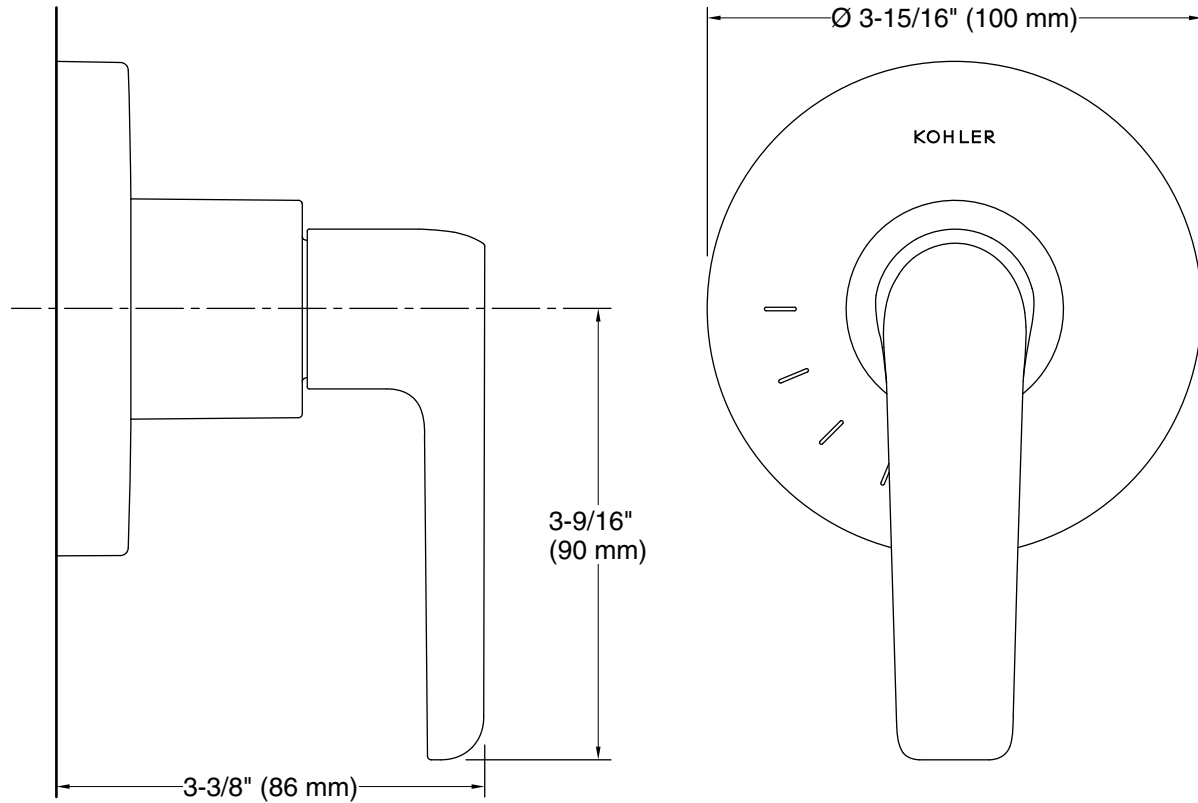

Technical Information

All product dimensions are nominal.

Drain included: No

Notes

Install this product according to the installation instructions.

ADA, OBC, CSA B651 compliant when installed to the specific requirements of these regulations.