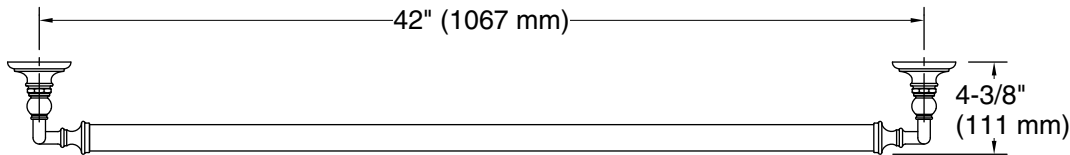

Features

- 42" (1067 mm) bar
- Provides minimum 300 lb load capacity
- Coordinates with traditional-style KOHLER® faucets and showering components

Material

- Premium metal construction for durability and reliability
- KOHLER finishes resist corrosion and tarnishing

Technical Information

All product dimensions are nominal.

Installation Type: Wall-mount

Material: Zinc, Stainless Steel

Notes

Measure your actual product for roughing-in details.

WARNING: Risk of personal injury. The wall plates on the grab bar must be mounted to a brace between the wall studs. This will ensure that the weight of the user is adequately supported.