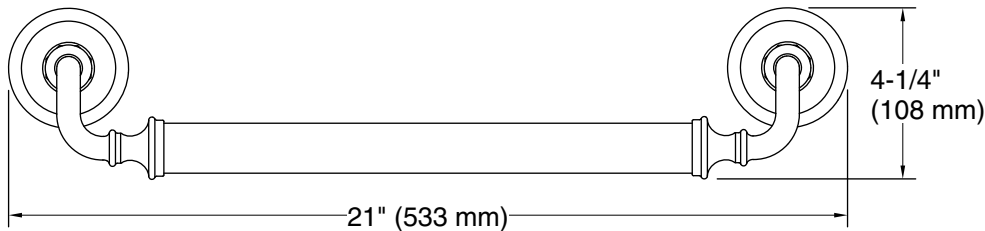

Features

- 18" (457 mm) bar
- Provides minimum 300 lb load capacity
- Coordinates with traditional-style KOHLER® faucets and showering components

Material

- Premium metal construction for durability and reliability
- KOHLER finishes resist corrosion and tarnishing

Technical Information

All product dimensions are nominal.

Installation Type: Wall-mount

Material: Zinc, Stainless Steel

Notes

Measure your actual product for roughing-in details.

WARNING: Risk of personal injury. The wall plates on the grab bar must be mounted to a brace between the wall studs. This will ensure that the weight of the user is adequately supported.