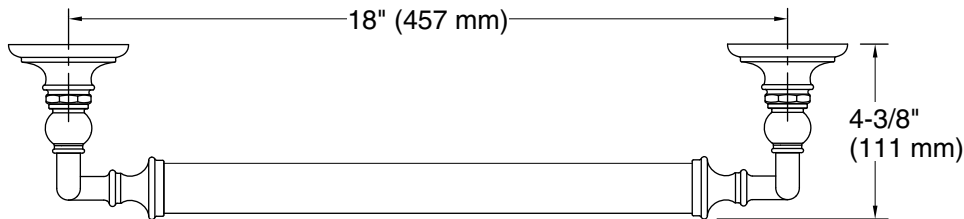

Features

- 18" (457 mm) bar
- Provides minimum 300 lb load capacity
- Coordinates with traditional-style KOHLER® faucets and showering components

Material

- Premium metal construction for durability and reliability
- KOHLER finishes resist corrosion and tarnishing

Technical Information

All product dimensions are nominal.

Installation Type: Wall-mount

Material: Zinc, Stainless Steel

Notes

Measure your actual product for roughing-in details.

WARNING: Risk of personal injury. The wall plates on the grab bar must be mounted to a brace between the wall studs. This will ensure that the weight of the user is adequately supported.