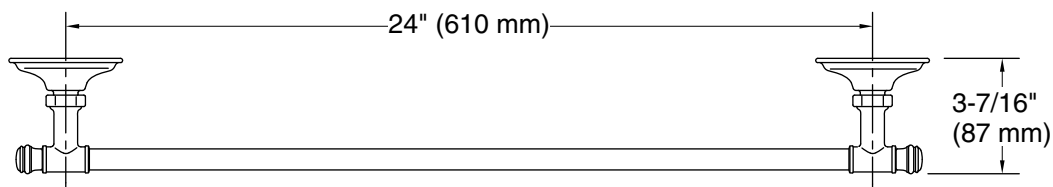

Features

- 24" (610 mm) bar.
- Coordinates with transitional-style KOHLER® faucets and showering components.

Material

- Premium metal construction for durability and reliability.
- KOHLER finishes resist corrosion and tarnishing.

Recommended Products/Accessories

- K-31506-TA bath sheet with Tatami weave, 35" x 70"
- K-31506-TE bath sheet with Terry weave, 35" x 70"
- K-31506-TX bath sheet with Textured weave, 35" x 70"

Included Components

Color	Code	Description
	CP	Polished Chrome
	BN	Vibrant® Brushed Nickel
	2BZ	Oil-Rubbed Bronze

Technical Information

All product dimensions are nominal.

Installation Type: Wall-mount

Material: Zinc, Stainless Steel