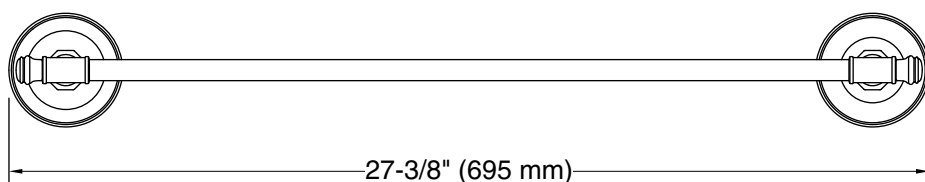

Features

- 24" (610 mm) bar.
- Coordinates with transitional-style KOHLER® faucets and showering components.

Material

- Premium metal construction for durability and reliability.
- KOHLER finishes resist corrosion and tarnishing.

Recommended Products/Accessories

- K-31506-TA bath sheet with Tatami weave, 35" x 70"
- K-31506-TE bath sheet with Terry weave, 35" x 70"
- K-31506-TX bath sheet with Textured weave, 35" x 70"

Included Components

Color	Code	Description
	CP	Polished Chrome
	BN	Vibrant® Brushed Nickel
	2BZ	Oil-Rubbed Bronze

Technical Information

All product dimensions are nominal.

Installation Type: Wall-mount

Material: Zinc, Stainless Steel