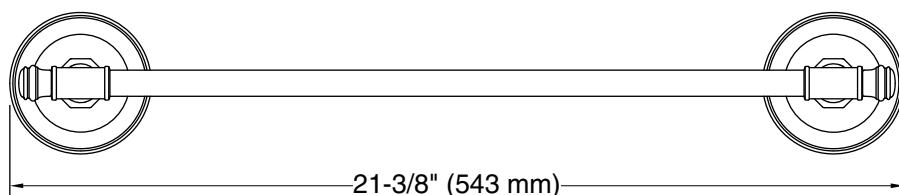

Features

- 18" (457 mm) bar.
- Coordinates with transitional-style KOHLER® faucets and showering components.

Material

- Premium metal construction for durability and reliability.
- KOHLER finishes resist corrosion and tarnishing.

Recommended Products/Accessories

- K-31507-TA bath towel with Tatami weave, 30" x 58"
- K-31507-TE bath towel with Terry weave, 30" x 58"
- K-31507-TX bath towel with Textured weave, 30" x 58"

Included Components

Color	Code	Description
	CP	Polished Chrome
	BN	Vibrant® Brushed Nickel
	2BZ	Oil-Rubbed Bronze

Technical Information

All product dimensions are nominal.

Installation Type: Wall-mount

Material: Zinc, Stainless Steel