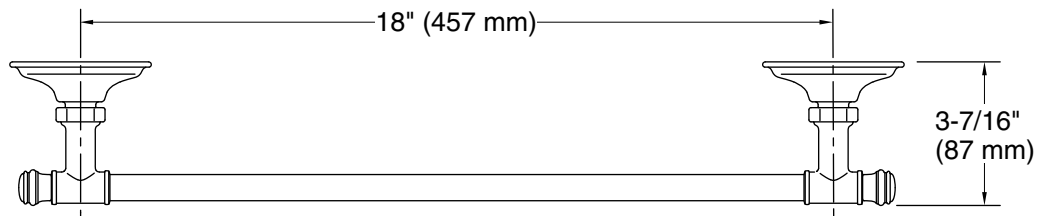

Features

- 18" (457 mm) bar.
- Coordinates with transitional-style KOHLER® faucets and showering components.

Material

- Premium metal construction for durability and reliability.
- KOHLER finishes resist corrosion and tarnishing.

Recommended Products/Accessories

- K-31507-TA bath towel with Tatami weave, 30" x 58"
- K-31507-TE bath towel with Terry weave, 30" x 58"
- K-31507-TX bath towel with Textured weave, 30" x 58"

Included Components

Color	Code	Description
	CP	Polished Chrome
	BN	Vibrant® Brushed Nickel
	2BZ	Oil-Rubbed Bronze

Technical Information

All product dimensions are nominal.

Installation Type: Wall-mount

Material: Zinc, Stainless Steel