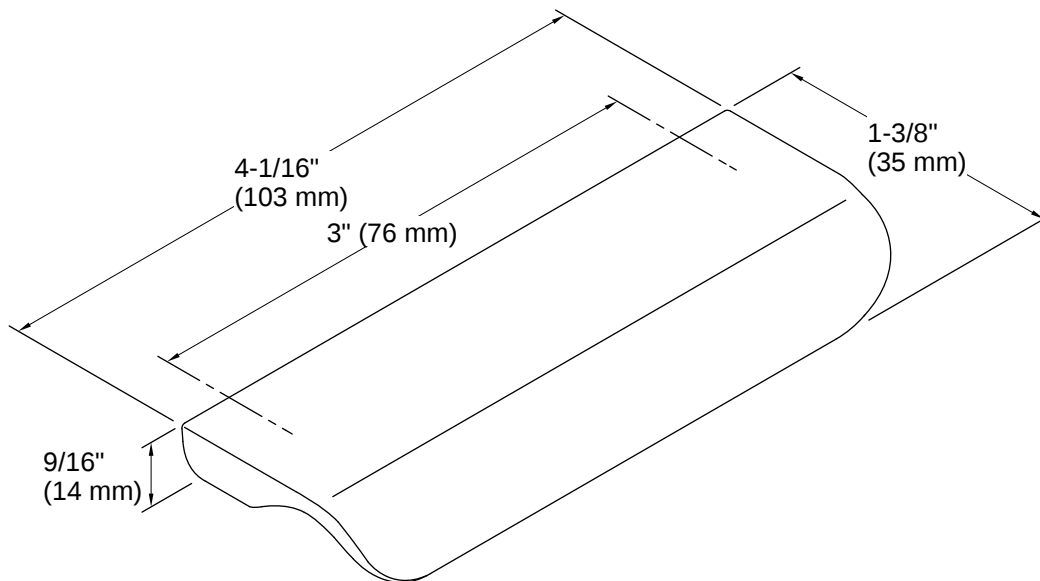

Installation Notes

Install this product according to the installation instructions.