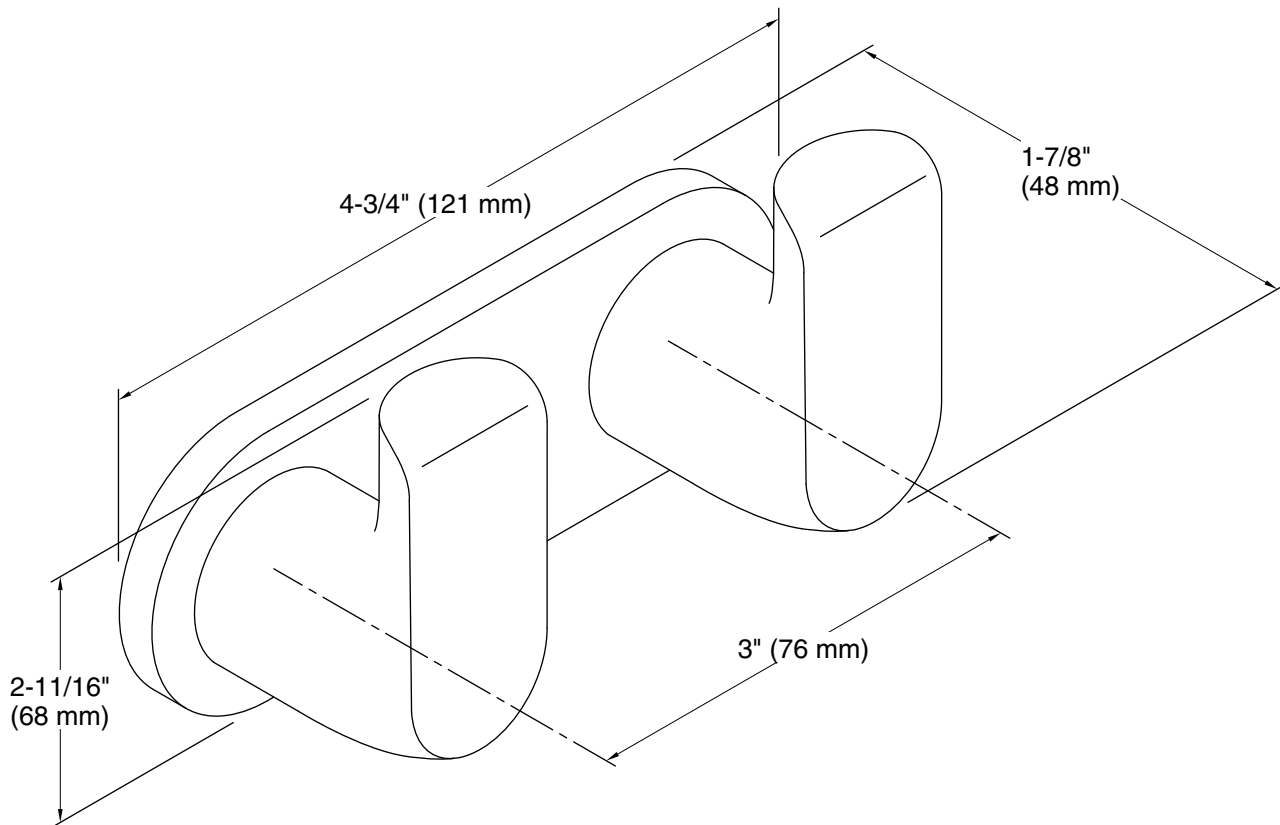

Technical Information

All product dimensions are nominal.

Material: Zinc

Notes

Install this product according to the installation instructions.

CAUTION: Risk of personal injury. Do not install these products in any area where they are likely to be used inadvertently as a grab bar or support bar. These products are not designed or intended for use as a grab bar or support bar.