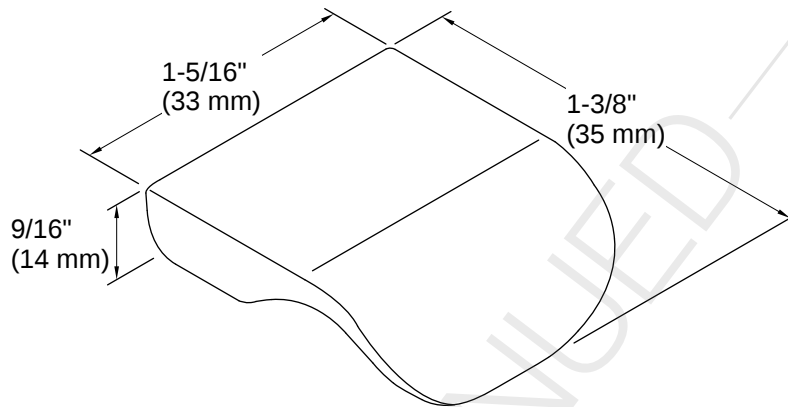

Installation Notes

Install this product according to the installation instructions.

DISCONTINUED