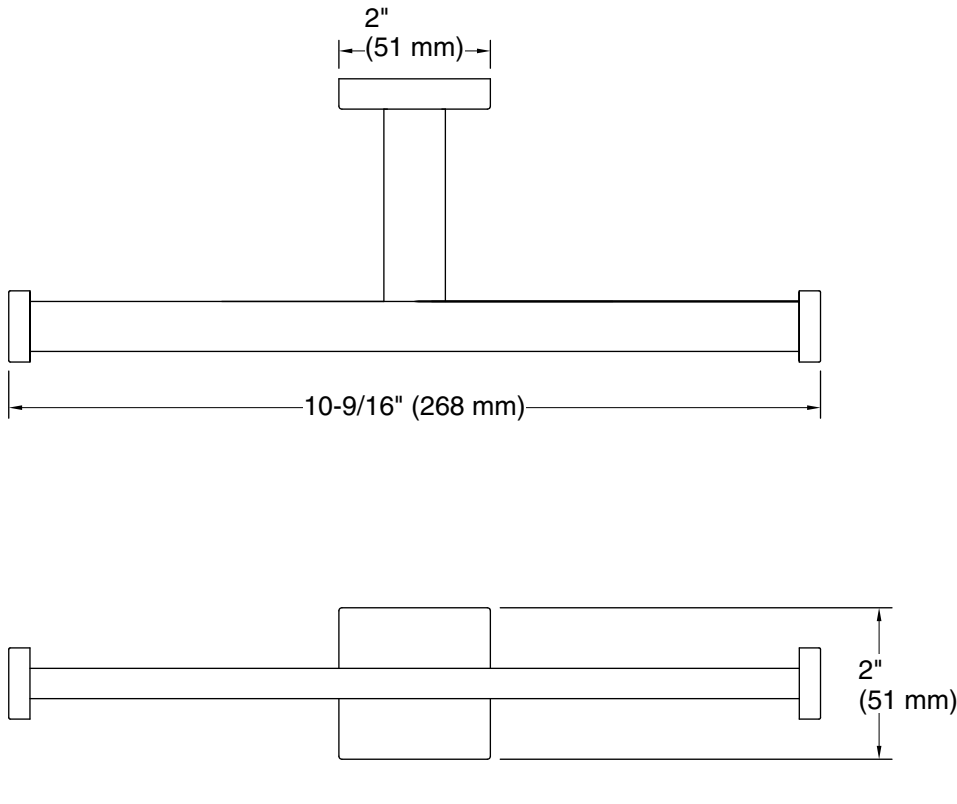

Square

Double toilet paper holder
K-23288

Features

- Holds two rolls of toilet tissue.
- Coordinates with other products in the Square collection.

Material

- Premium metal construction for durability and reliability.
- KOHLER finishes resist corrosion and tarnishing.

Available Colors/Finishes

Color tiles intended for reference only.

Color	Code	Description
	CP	Polished Chrome
	BN	Vibrant® Brushed Nickel

Technical Information

All product dimensions are nominal.

Material: Zinc, Stainless Steel