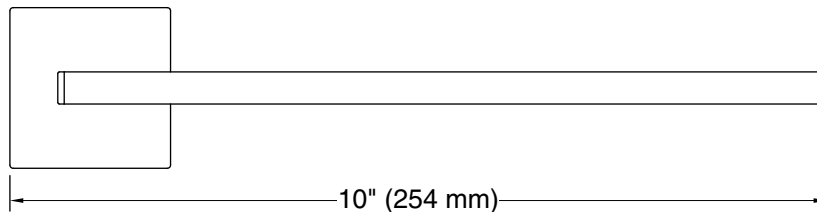

Technical Information

All product dimensions are nominal.

Material: Zinc, Stainless Steel

Notes

Install this product according to the installation instructions.

CAUTION: Risk of personal injury. Do not install these products in any area where they are likely to be used inadvertently as a grab bar or support bar. These products are not designed or intended for use as a grab bar or support bar.