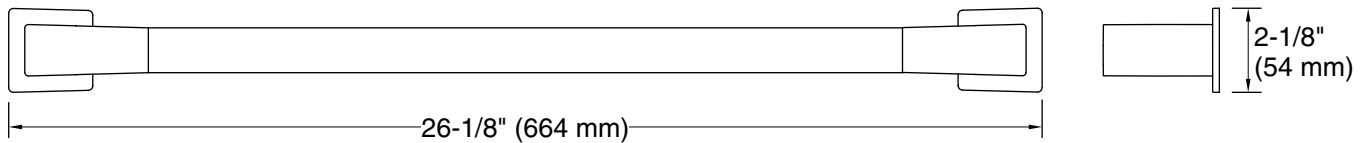

Features

- 24" (610 mm) bar.
- Coordinates with Honesty faucets accessories, and showering components to complete your bathroom.

Material

- Premium metal construction for durability and reliability.
- KOHLER finishes resist corrosion and tarnishing.

Recommended Products/Accessories

- K-31506-TA bath sheet with Tatami weave, 35" x 70"
- K-31506-TE bath sheet with Terry weave, 35" x 70"
- K-31506-TX bath sheet with Textured weave, 35" x 70"

Codes/Standards

Technical Information

All product dimensions are nominal.

Installation Type: Wall-mount

Material: Zinc, Stainless Steel

Notes

Install this product according to the installation instructions.

CAUTION: Risk of personal injury. Do not install these products in any area where they are likely to be used inadvertently as a grab bar or support bar. These products are not designed or intended for use as a grab bar or support bar.