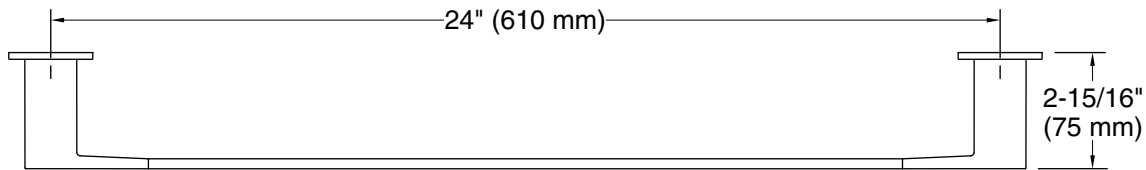

Features

- 24" (610 mm) bar.
- Coordinates with Honesty faucets accessories, and showering components to complete your bathroom.

Material

- Premium metal construction for durability and reliability.
- KOHLER finishes resist corrosion and tarnishing.

Technical Information

All product dimensions are nominal.

Installation Type: Wall-mount

Material: Zinc, Stainless Steel

Notes

Install this product according to the installation instructions.

CAUTION: Risk of personal injury. Do not install these products in any area where they are likely to be used inadvertently as a grab bar or support bar. These products are not designed or intended for use as a grab bar or support bar.