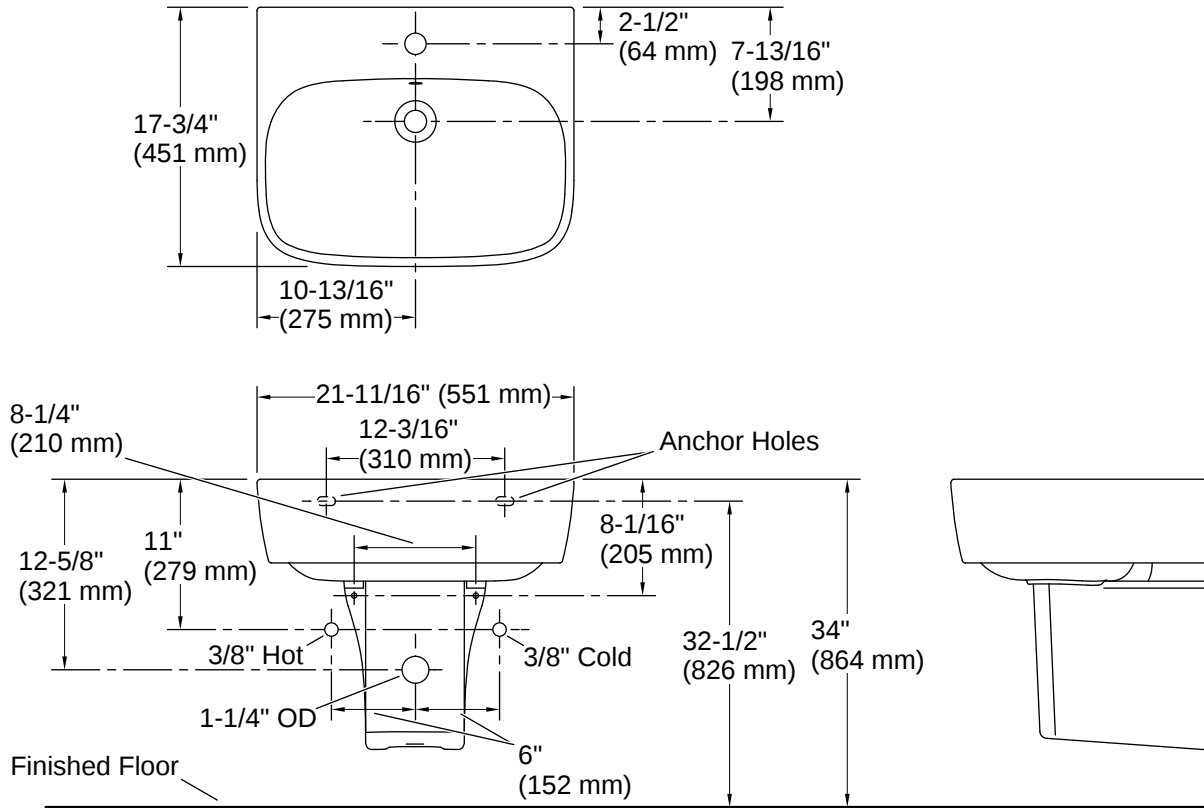

ModernLife® | K-77768-1

21-3/4" rectangular wall-mount bathroom sink

Features

- Rectangular basin
- With overflow
- Single center-mount faucet hole
- Combination consists of basin and shroud
- Coordinates with other products in the ModernLife collection

Available Colors/Finishes

Color tiles intended for reference only.

- 0 White

Codes/Standards

ASME A112.19.2/CSA B45.1

Technical Information

| | |
|-----------------------|--------------------|
| Number of Deck Holes: | 1 |
| With Overflow: | Yes |
| Drain Hole Diameter: | 1-3/4" (44 mm) |
| Basin Configuration: | Single Bowl |
| Basin Length: | 19-3/4" (501 mm) |
| Basin Width: | 11-13/16" (299 mm) |
| Basin Depth: | 6-1/2" (165 mm) |

Material

- Vitreous china
-

Included Combo Skus

- K-77767-1 21-3/4" rectangular wall-mount bathroom sink
 - K-18566 Bathroom sink shroud
-

Recommended Products/Accessories

K-23726 Drain treatment

K-23725 Cast iron cleaner

Installation

- Wall-mount with shroud

Installation Notes

Install this product according to the installation instructions.

Product dimensions are nominal and may vary per ASME A112.19.2 tolerances.