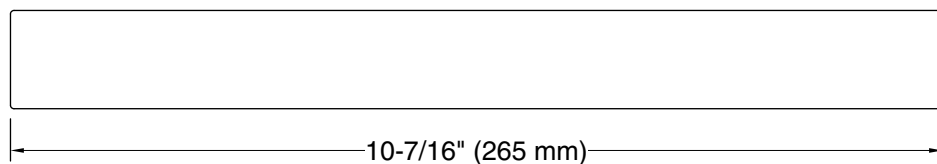

Technical Information

All product dimensions are nominal.

Installation Type: Wall-mount

Material: Zinc, Stainless Steel

Notes

Install this product according to the installation instructions.

CAUTION: Risk of personal injury. Do not install these products in any area where they are likely to be used inadvertently as a grab bar or support bar. These products are not designed or intended for use as a grab bar or support bar.