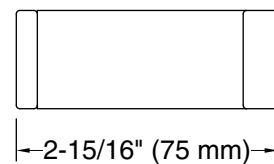

Technical Information

All product dimensions are nominal.

Installation Type: Wall-mount

Material: Zinc, Stainless Steel

Notes

Install this product according to the installation instructions.

CAUTION: Risk of personal injury. Do not install these products in any area where they are likely to be used inadvertently as a grab bar or support bar. These products are not designed or intended for use as a grab bar or support bar.