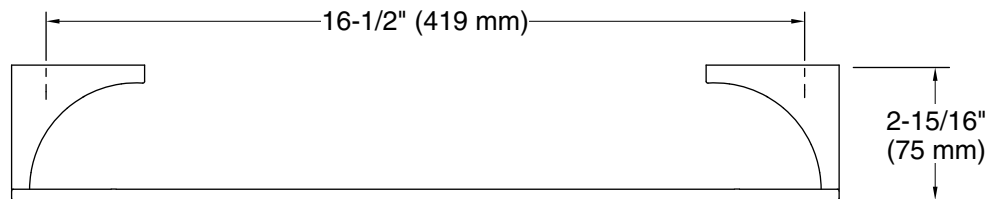

Features

- 18" (457 mm) bar.
- KOHLER finishes resist corrosion and tarnishing.
- Coordinates with contemporary-style KOHLER® faucets and showering components.

Material

- Premium metal construction for durability.

Technical Information

All product dimensions are nominal.

Installation Type: Wall-mount

Material: Zinc, Stainless Steel

Notes

Install this product according to the installation instructions.

CAUTION: Risk of personal injury. Do not install these products in any area where they are likely to be used inadvertently as a grab bar or support bar. These products are not designed or intended for use as a grab bar or support bar.