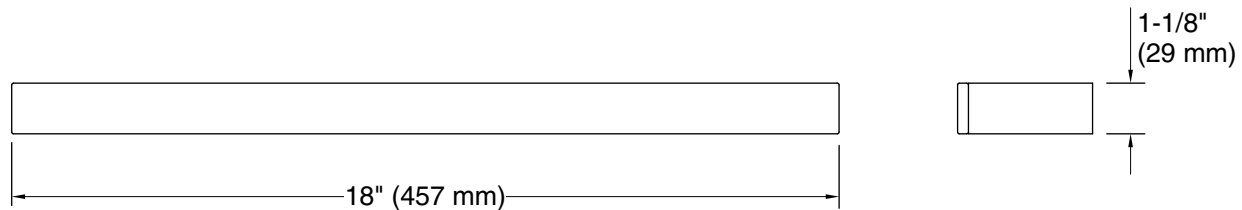

Features

- 18" (457 mm) bar.
- KOHLER finishes resist corrosion and tarnishing.
- Coordinates with contemporary-style KOHLER® faucets and showering components.

Material

- Premium metal construction for durability.

Installation

- Installation hardware and template included.

Recommended Products/Accessories

- K-31507-TA bath towel with Tatami weave, 30" x 58"
- K-31507-TE bath towel with Terry weave, 30" x 58"
- K-31507-TX bath towel with Textured weave, 30" x 58"

Technical Information

All product dimensions are nominal.

Installation Type: Wall-mount

Material: Zinc, Stainless Steel

Notes

Install this product according to the installation instructions.

CAUTION: Risk of personal injury. Do not install these products in any area where they are likely to be used inadvertently as a grab bar or support bar. These products are not designed or intended for use as a grab bar or support bar.