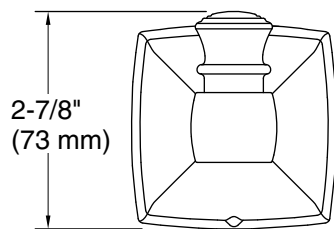

## Technical Information

All product dimensions are nominal.

Installation Type: Wall-mount

Material: Zinc, Stainless Steel