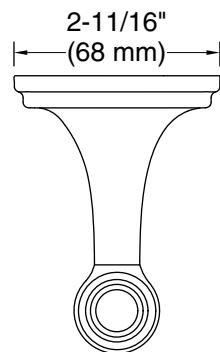

## Technical Information

All product dimensions are nominal.

Installation Type: Wall-mount

Material: Zinc, Stainless Steel