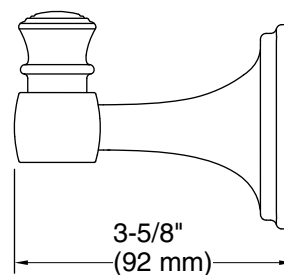

## Technical Information

All product dimensions are nominal.

Installation Type: Wall-mount

Material: Zinc, Stainless Steel