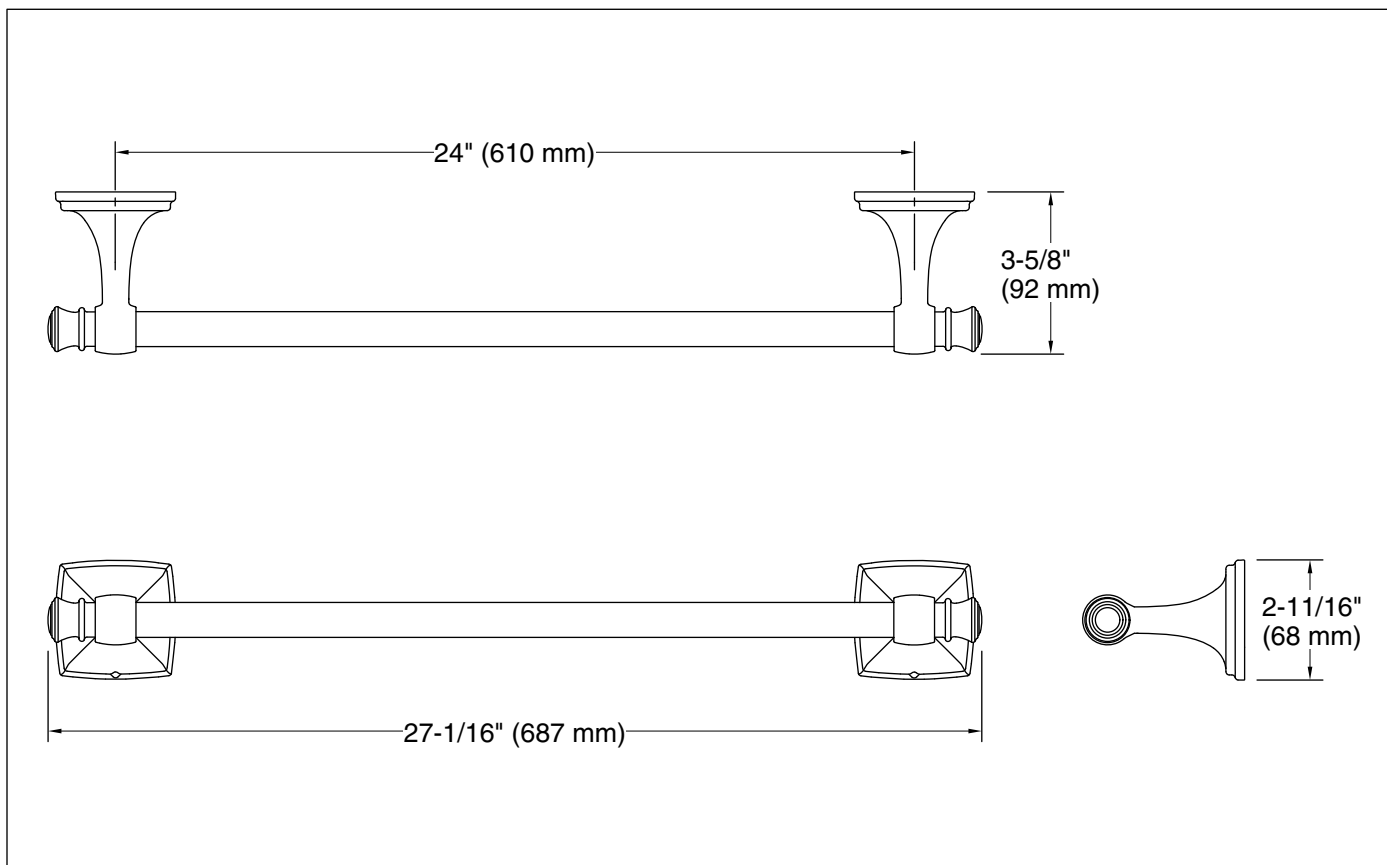

Features

- 24" (610 mm) bar.
- KOHLER finishes resist corrosion and tarnishing.
- Coordinates with transitional-style KOHLER® faucets and showering components.

Material

- Premium metal construction for durability.

Installation

- Installation hardware and template included.

Recommended Products/Accessories

- K-31506-TA bath sheet with Tatami weave, 35" x 70"
- K-31506-TE bath sheet with Terry weave, 35" x 70"
- K-31506-TX bath sheet with Textured weave, 35" x 70"

Technical Information

All product dimensions are nominal.

Installation Type: Wall-mount

Material: Zinc, Stainless Steel

Notes

Install this product according to the installation instructions.

CAUTION: Risk of personal injury. Do not install these products in any area where they are likely to be used inadvertently as a grab bar or support bar. These products are not designed or intended for use as a grab bar or support bar.