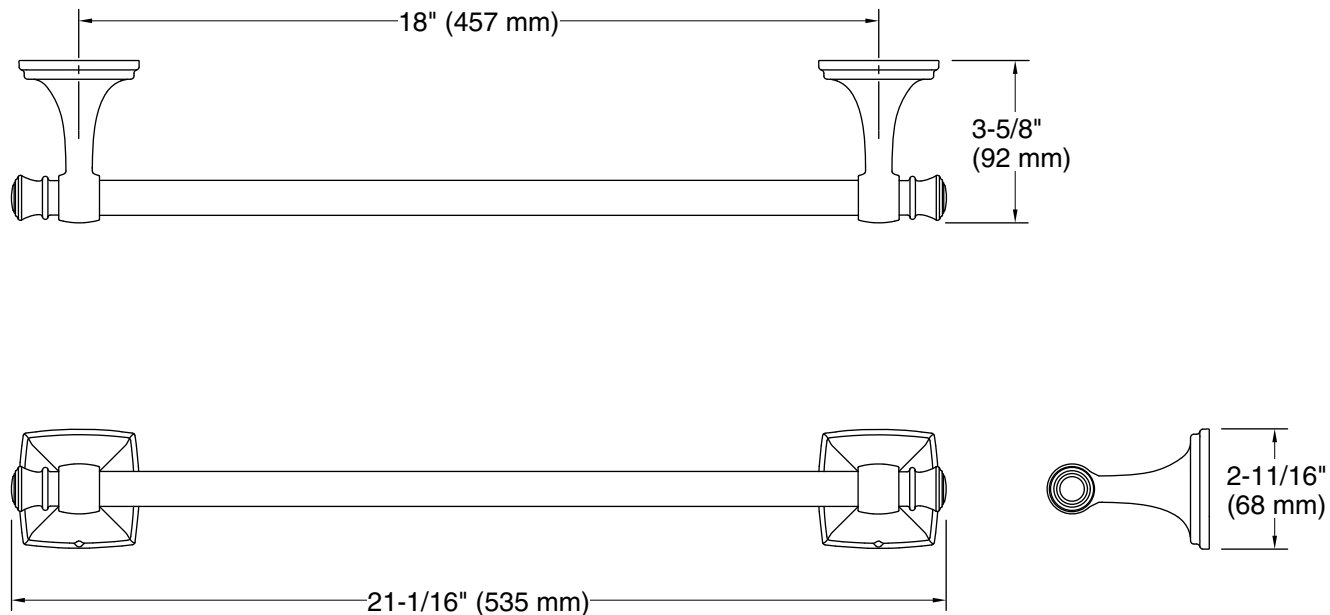

Features

- 18" (457 mm) bar.
- KOHLER finishes resist corrosion and tarnishing.
- Coordinates with transitional-style KOHLER® faucets and showering components.

Material

- Premium metal construction for durability.

Installation

- Installation hardware and template included.

Recommended Products/Accessories

- K-31507-TA bath towel with Tatami weave, 30" x 58"
- K-31507-TE bath towel with Terry weave, 30" x 58"
- K-31507-TX bath towel with Textured weave, 30" x 58"

Technical Information

All product dimensions are nominal.

Installation Type: Wall-mount

Material: Zinc, Stainless Steel

Notes

Install this product according to the installation instructions.

CAUTION: Risk of personal injury. Do not install these products in any area where they are likely to be used inadvertently as a grab bar or support bar. These products are not designed or intended for use as a grab bar or support bar.