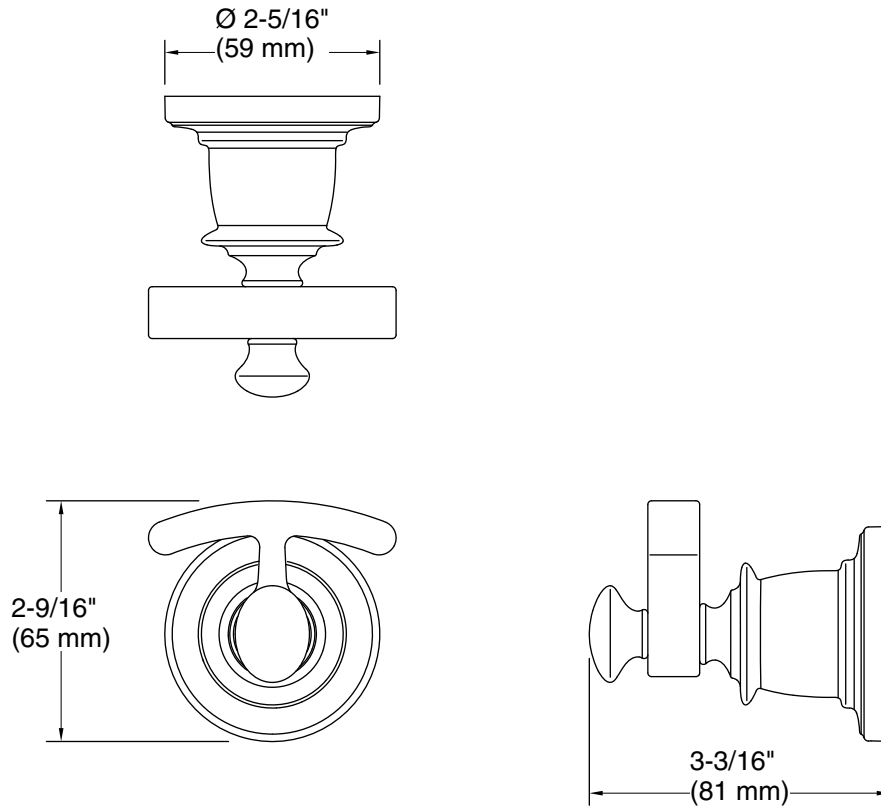

Technical Information

All product dimensions are nominal.

Installation Type: Wall-mount

Material: Zinc, Stainless Steel

Notes

Install this product in accordance with the installation instructions.