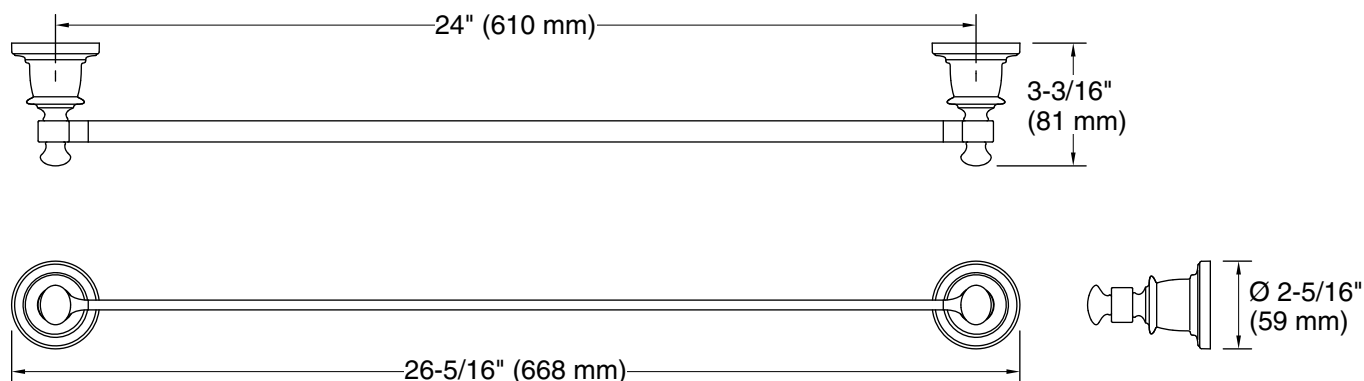

## Features

- 24" (610 mm) bar.
- KOHLER finishes resist corrosion and tarnishing.
- Coordinates with traditional-style KOHLER® faucets and showering components.

## Technical Information

All product dimensions are nominal.

Installation Type: Wall-mount

Material: Zinc, Stainless Steel