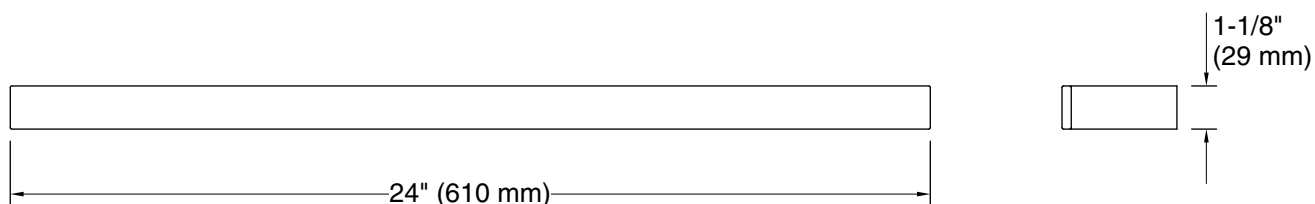

Minimal

24" towel bar
K-26568

Features

- 24" (610 mm) bar.
- KOHLER finishes resist corrosion and tarnishing.
- Coordinates with contemporary-style KOHLER® faucets and showering components.

Material

- Premium metal construction for durability.

Installation

- Installation hardware and template included.

Recommended Products/Accessories

- K-31506-TA bath sheet with Tatami weave, 35" x 70"
- K-31506-TE bath sheet with Terry weave, 35" x 70"
- K-31506-TX bath sheet with Textured weave, 35" x 70"

Technical Information

All product dimensions are nominal.

Installation Type: Wall-mount

Material: Zinc, Stainless Steel

Notes

Install this product according to the installation instructions.

CAUTION: Risk of personal injury. Do not install these products in any area where they are likely to be used inadvertently as a grab bar or support bar. These products are not designed or intended for use as a grab bar or support bar.