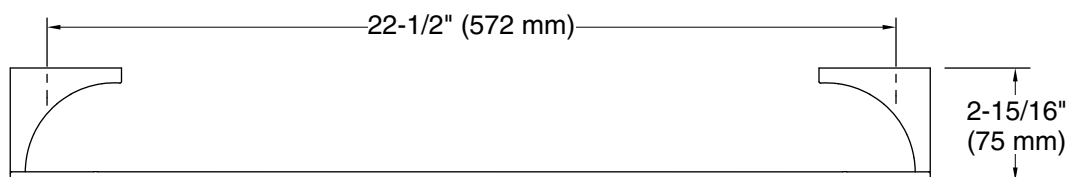

Minimal

24" towel bar
K-26568

Features

- 24" (610 mm) bar.
- KOHLER finishes resist corrosion and tarnishing.
- Coordinates with contemporary-style KOHLER® faucets and showering components.

Material

- Premium metal construction for durability.

Installation

- Installation hardware and template included.

Recommended Products/Accessories

- K-31506-TA bath sheet with Tatami weave, 35" x 70"
- K-31506-TE bath sheet with Terry weave, 35" x 70"
- K-31506-TX bath sheet with Textured weave, 35" x 70"

Technical Information

All product dimensions are nominal.

Installation Type: Wall-mount

Material: Zinc, Stainless Steel

Notes

Install this product according to the installation instructions.

CAUTION: Risk of personal injury. Do not install these products in any area where they are likely to be used inadvertently as a grab bar or support bar. These products are not designed or intended for use as a grab bar or support bar.