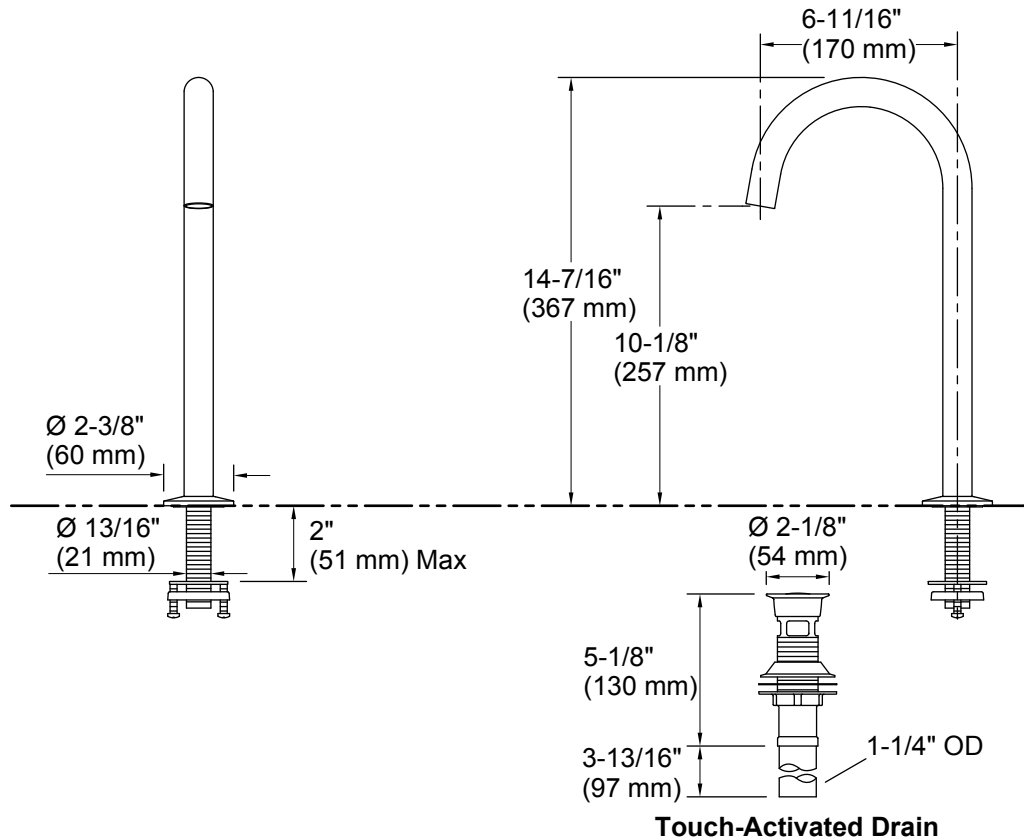

Features

- 6-11/16" (170 mm) spout reach.
- Tall Tube Spout.
- 1.2 gal/min (4.5 l/min) maximum flow rate [max at 60 psi (4.14 bar)].
- Coordinate with your choice of Components widespread lavatory handles for a personalized design.
- Includes metal touch-activated drain with 1-1/4" tailpiece.
- Ideal for vessel applications.
- Coordinates with Components faucets, accessories, and showering components to complete your bathroom.

Material

- Premium Metal Construction.
- KOHLER finishes resist corrosion and tarnishing.

Installation

- For 8" (203 mm) or 16" (406 mm) centers.
- Widespread or Remote Valve.

Recommended Accessories

- K-77974-4 Widespread Bathroom Sink Faucet Handles
- K-77974-8 Widespread Bathroom Sink Faucet Handles
- K-77974-9 Widespread Bathroom Sink Faucet Handles
- K-77963-8A Remote Valve Bathroom Sink Faucet Handle

Technical Information

All product dimensions are nominal.

Faucet:

Flow rate: 1.2 gal/min (4.5 l/min)

Pressure: 60 psi (4.1 bar)

Spout:

Spout reach: 6- $\frac{11}{16}$ " (170 mm)

Notes

Install this product according to the installation instructions.

Features

- Single Rocker handle allows for both volume and temperature control.
- For use with Components K-77967, K-77965, K-77968, K-77966, or K-77969 spout (sold separately).
- Coordinates with Components faucets, accessories, and showering components to complete your bathroom.