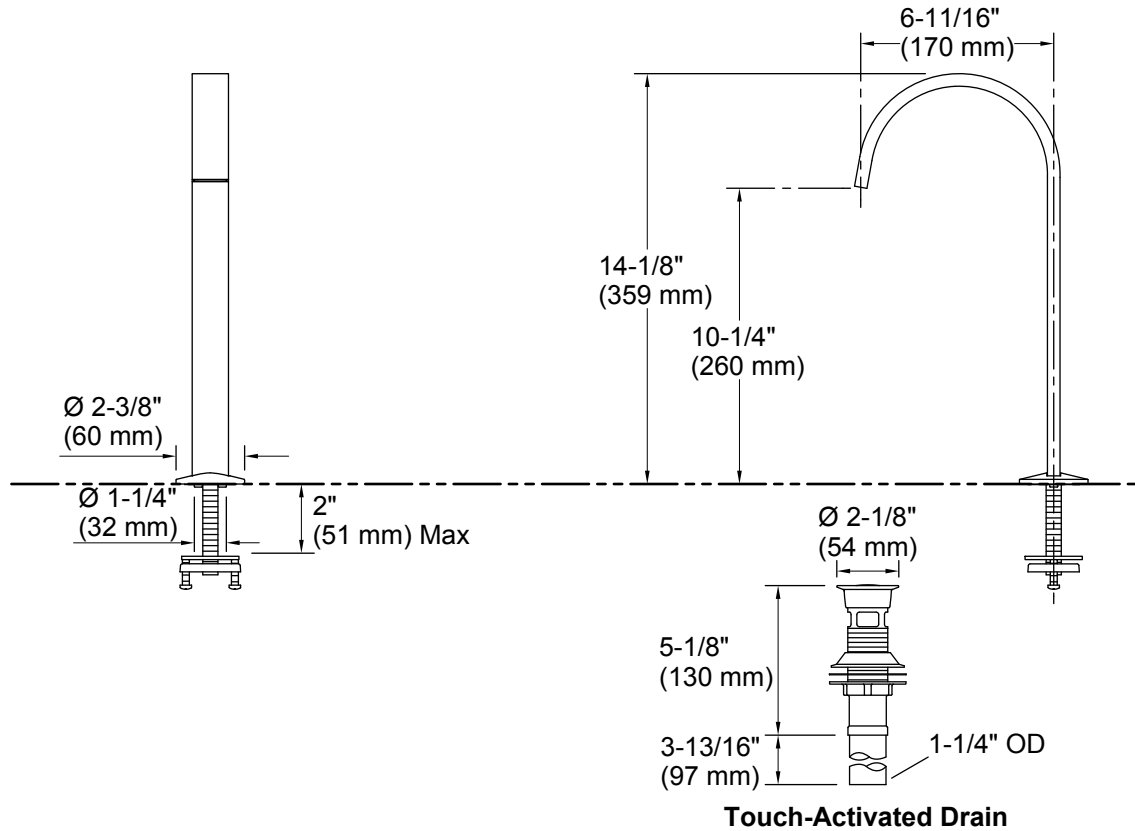

Features

- 6-11/16" (170 mm) spout reach.
- Tall Ribbon Spout.
- 1.2 gal/min (4.5 l/min) maximum flow rate [max at 60 psi (4.14 bar)].
- Coordinate with your choice of Components widespread lavatory handles for a personalized design.
- Includes metal touch-activated drain with 1-1/4" tailpiece.
- Ideal for vessel applications.
- Coordinates with Components faucets, accessories, and showering components to complete your bathroom.

Material

- Premium Metal Construction.
- KOHLER finishes resist corrosion and tarnishing.

Installation

- For 8" (203 mm) or 16" (406 mm) centers.
- Widespread or Remote Valve.

Recommended Accessories

- K-77974-4 Widespread Bathroom Sink Faucet Handles
- K-77974-8 Widespread Bathroom Sink Faucet Handles
- K-77974-9 Widespread Bathroom Sink Faucet Handles
- K-77963-8A Remote Valve Bathroom Sink Faucet Handle

Technical Information

All product dimensions are nominal.

Faucet:

Flow rate: 1.2 gal/min (4.5 l/min)

Pressure: 60 psi (4.1 bar)

Spout:

Spout reach: 6-11/16" (170 mm)

Notes

Install this product according to the installation instructions.

Features

- Single Rocker handle allows for both volume and temperature control.
- For use with Components K-77967, K-77965, K-77968, K-77966, or K-77969 spout (sold separately).
- Coordinates with Components faucets, accessories, and showering components to complete your bathroom.