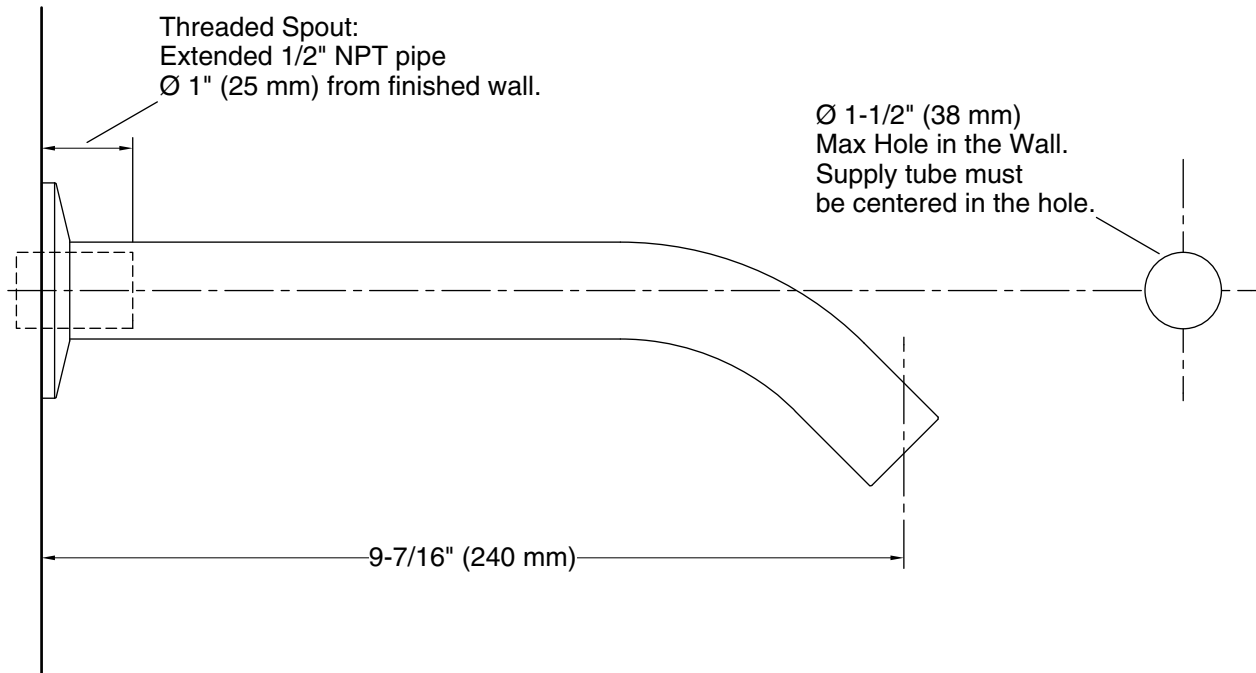

Technical Information

All product dimensions are nominal.

Drain included: No

Spout:

Spout reach: 9-7/16" (240 mm)

Notes

Install this product according to the installation instructions.