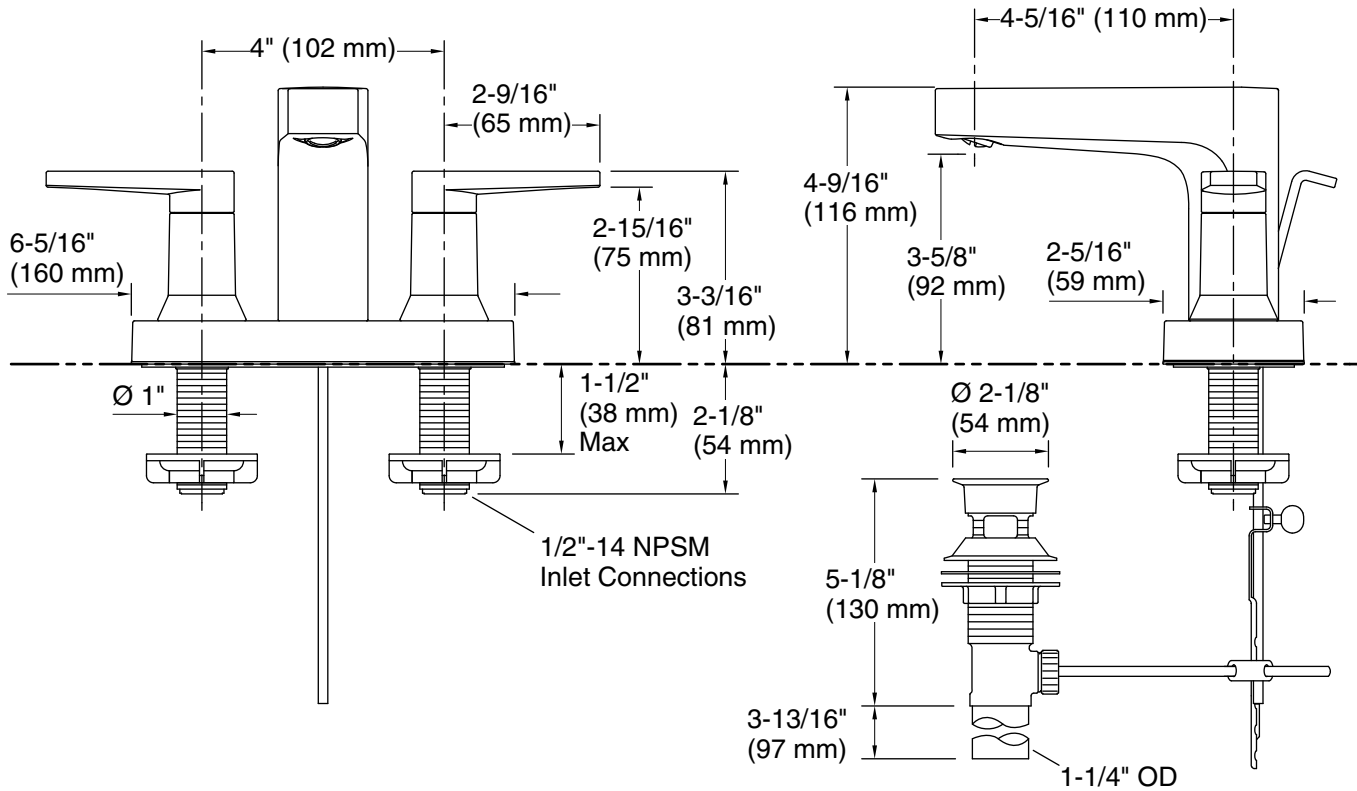

Features

- Two-handle centerset faucet for 4" (102 mm) centers.
- 1.2 gpm (4.5 l/min) maximum flow rate.
- Reversible quarter-turn washerless ceramic disc valves.
- KOHLER ceramic disc valves exceed industry longevity standards for a lifetime of durable performance.
- Coordinates with Taut faucets and Pitch® showering components to complete your bathroom.

Technical Information

All product dimensions are nominal.

Faucet:

Flow rate: 1.2 gal/min (4.5 l/min)

Pressure: 60 psi (4.1 bar)

Drain included: Yes

Spout:

Spout reach: 4-5/16" (110 mm)