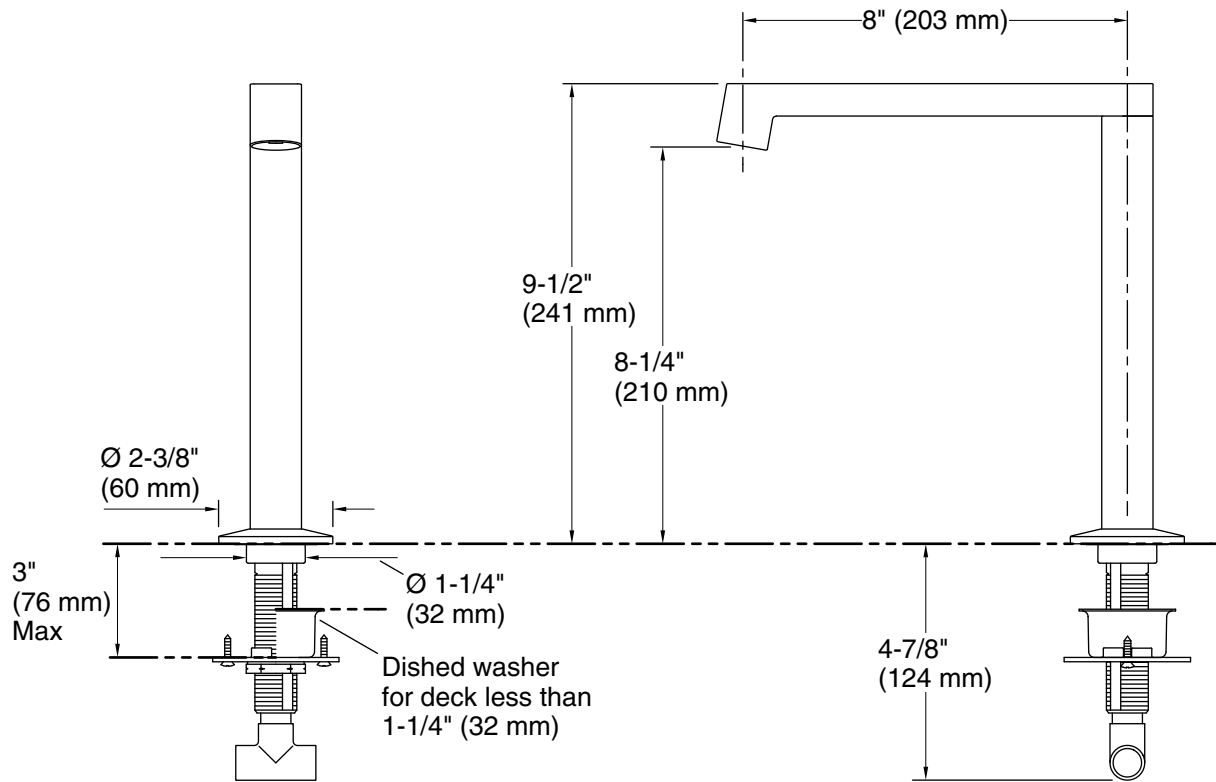

Features

- Nondiverter spout
- 8" (203 mm) spout reach
- For use with Components™ Lever, Oyl, or Industrial faucet handles (sold separately)
- Coordinates with Components faucets, accessories, and showering components to complete your bathroom

Technical Information

All product dimensions are nominal.

Drain included: No

Spout:

Spout reach: 8" (203 mm)

Notes

Install this product according to the installation instructions.

WARNING: Risk of personal injury. Do not install the bath faucet in an area where it may inadvertently be used for support by the bather.