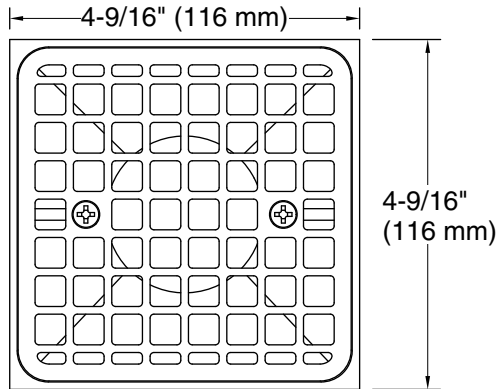

Available Colors/Finishes

Color tiles intended for reference only.

Color	Code	Description
	CP	Polished Chrome
	BN	Vibrant® Brushed Nickel

Technical Information

All product dimensions are nominal.

Drain included: Yes