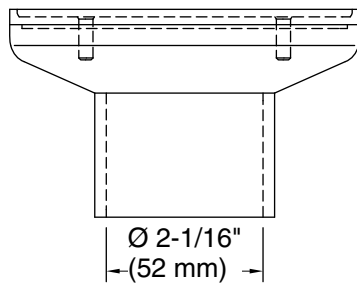

Technical Information

All product dimensions are nominal.

Drain included: Yes

Notes

Install this product according to the installation instructions.