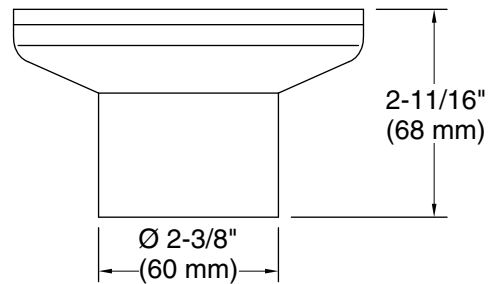

Available Colors/Finishes

Color tiles intended for reference only.

Color	Code	Description
	CP	Polished Chrome
	BN	Vibrant® Brushed Nickel

Technical Information

All product dimensions are nominal.

Drain included: Yes