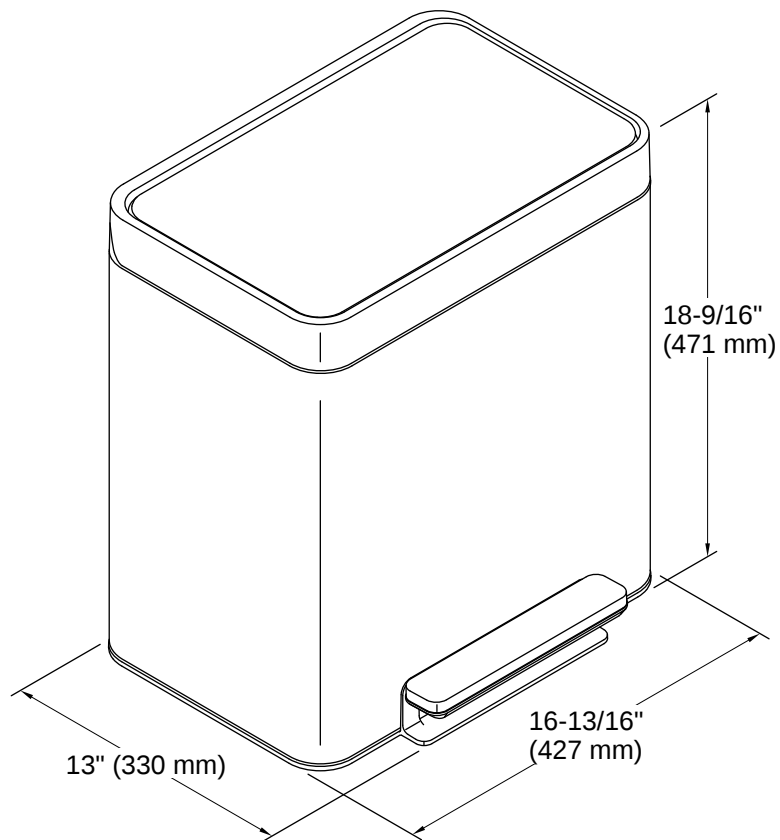

Installation Notes

Install this product according to the installation instructions.