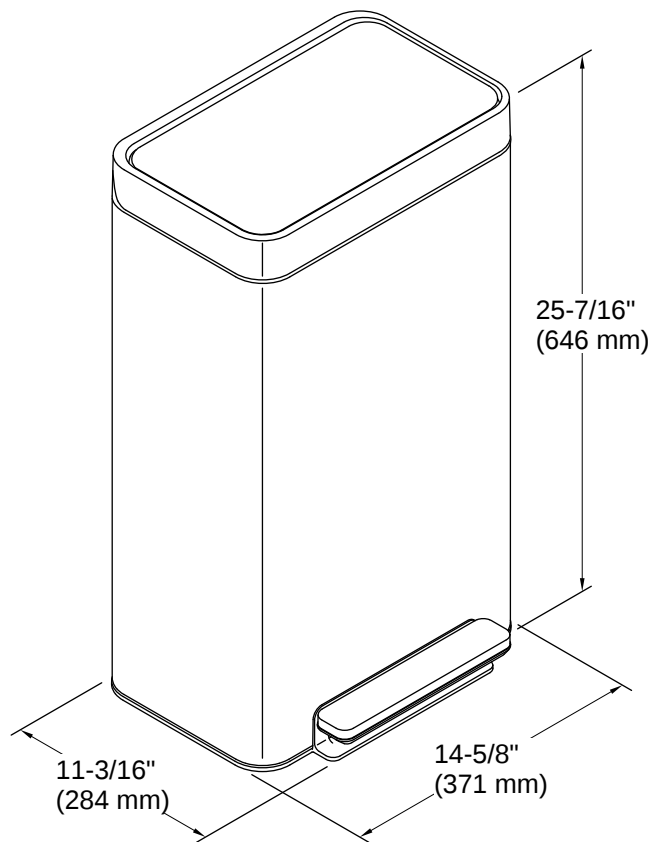

Installation Notes

Install this product according to the installation instructions.