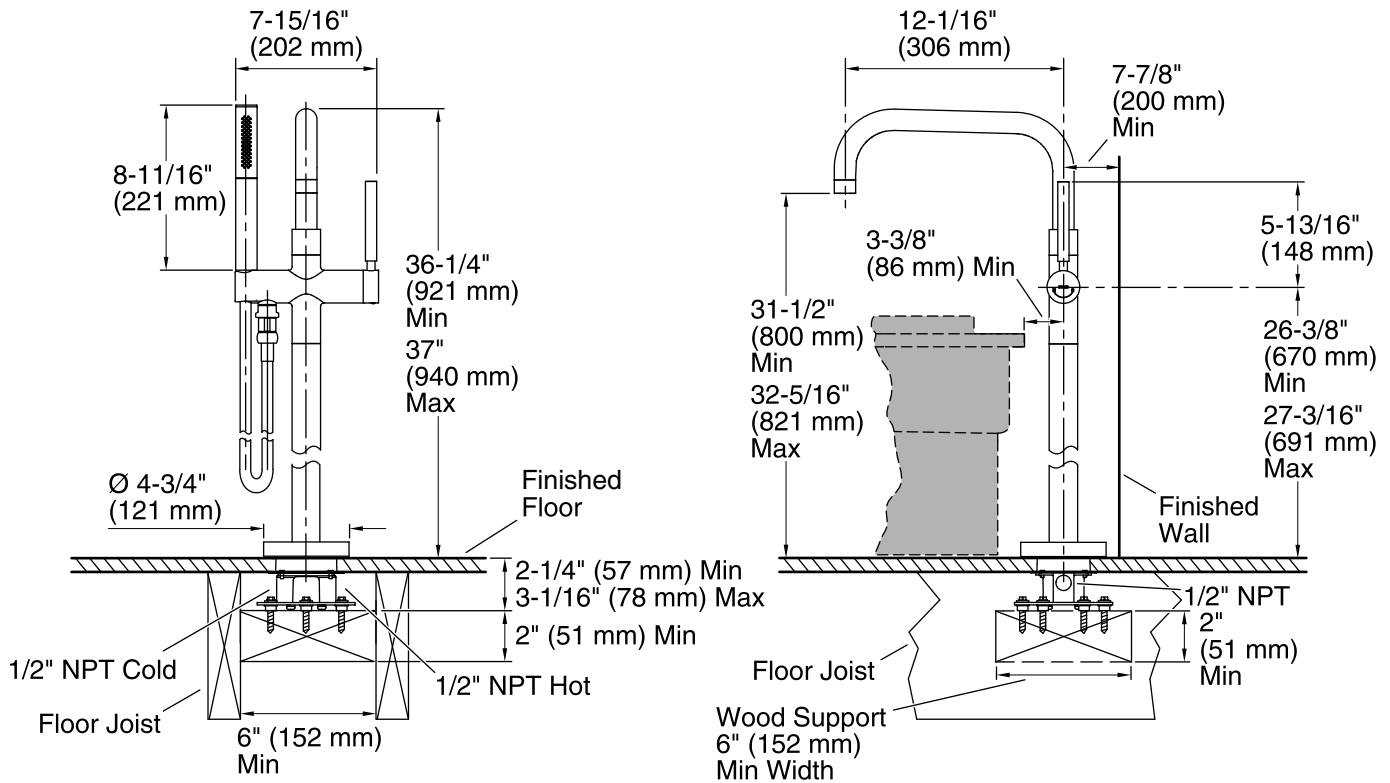

### Technical Information

All product dimensions are nominal.

#### Spout:

Spout reach: 12-1/16" (306 mm)