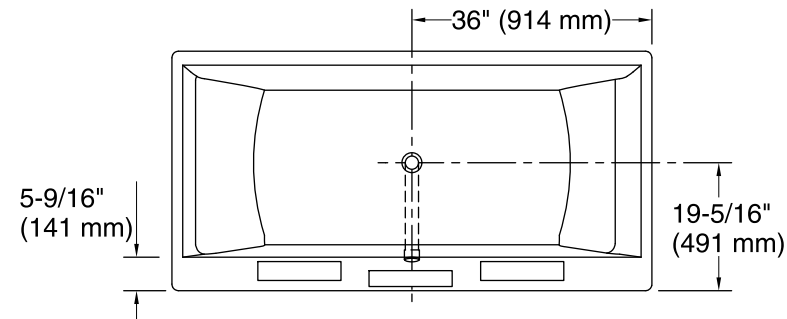

No change in measurements if connected with drain illustrated. (K-7265)

Recommended Faucet Location

Recommended Faucet Hole Location