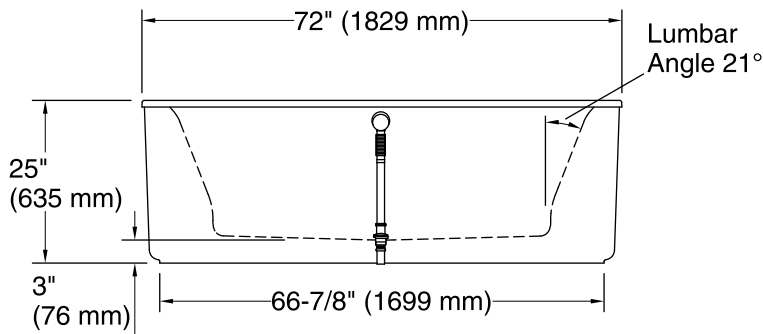

No change in measurements if connected with drain illustrated. (K-7265)

Recommended Faucet Location

Recommended Faucet Hole Location