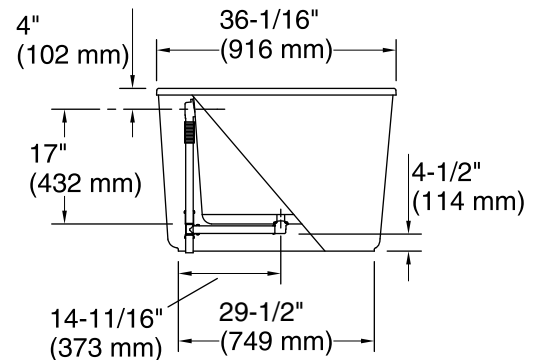

### Technical Information

All product dimensions are nominal.

Installation:	Freestanding
Drain location:	Center
Basin area, bottom:	50" x 25-1/2" (1270 mm x 648 mm)
Basin area, top:	61" x 27-1/2" (1549 mm x 699 mm)
Weight:	152 lbs (68.9 kg)
Minimum floor load:	48.8 lbs/ft <sup>2</sup> (238.3 kg/m <sup>2</sup> )
Water depth:	17" (432 mm)
Water capacity:	90 gal (340.7 L)
Template:	Footprint, 1245664, not required, not included