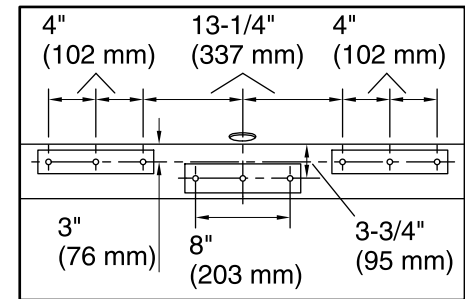

No change in measurements if connected with drain illustrated. (K-7265)

Recommended Faucet Location

Recommended Faucet Hole Location