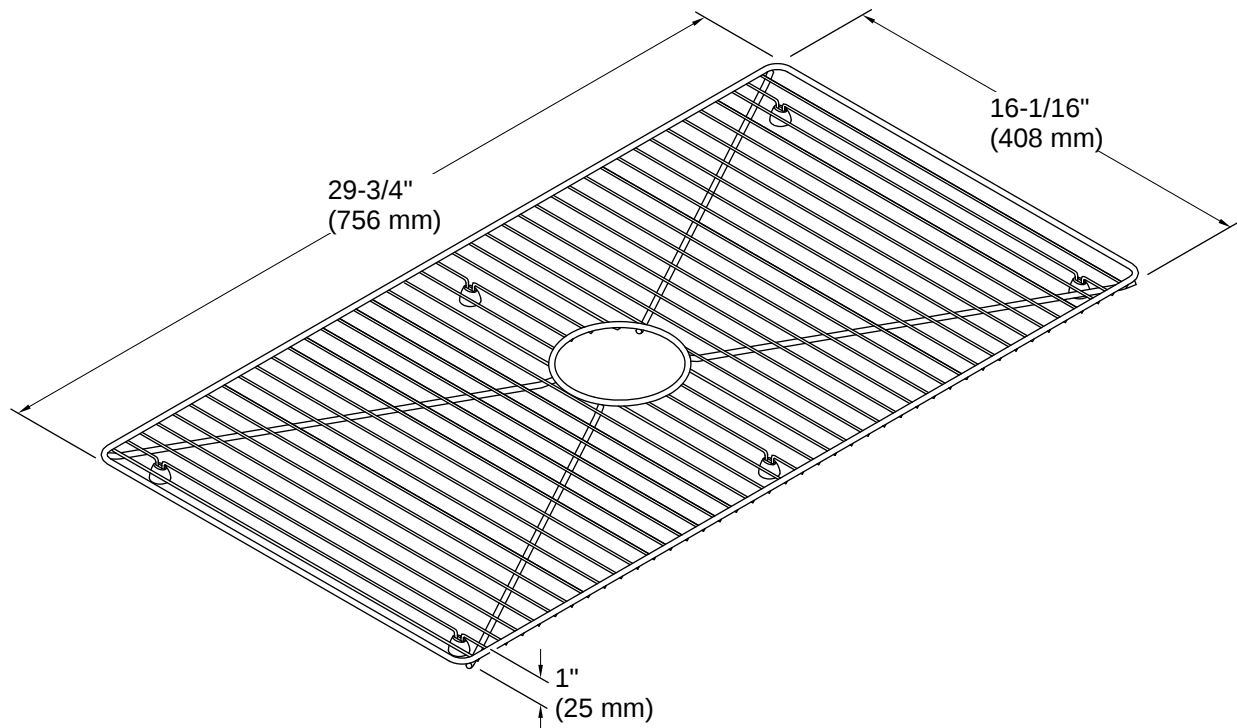

Installation Notes

Install this product according to the installation instructions.