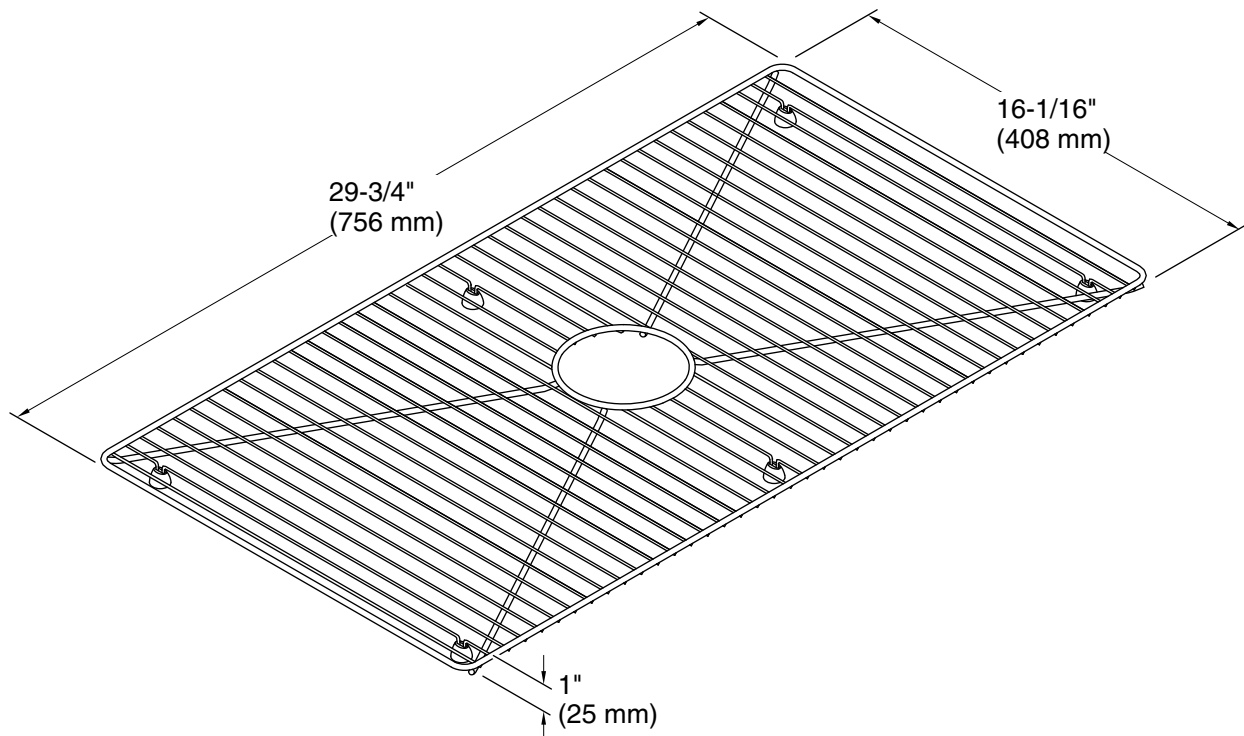

Technical Information

All product dimensions are nominal.

Material: Stainless Steel