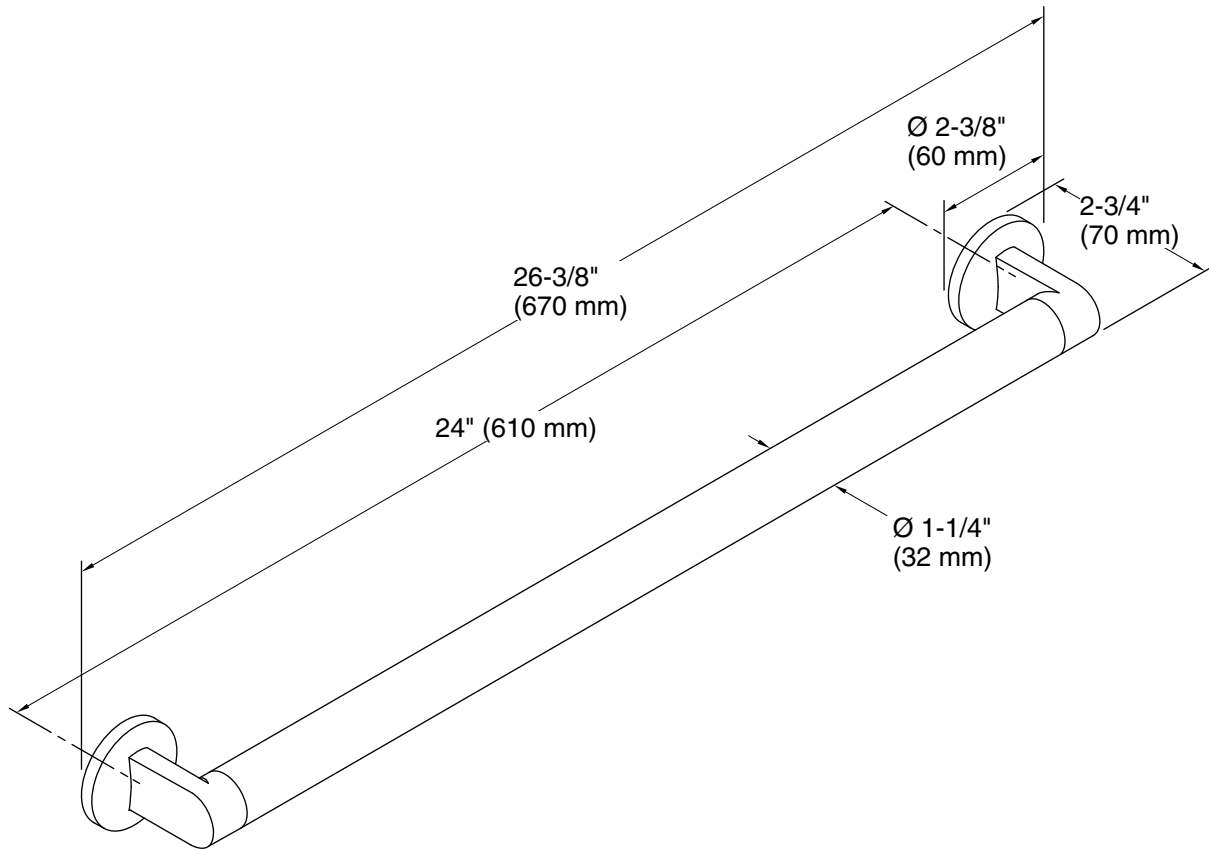

Features

- Grab bar provides support and safety in the bathroom
- Coordinates with Components faucets, accessories, and showering components to complete your bathroom

Material

- Premium metal construction for durability and reliability
- KOHLER® finishes resist corrosion and tarnishing

Technical Information

All product dimensions are nominal.

Material: Zinc, Brass

Notes

Install this product according to the installation instructions.

WARNING: Risk of personal injury. The wall plates on the grab bar must be mounted to a brace between the wall studs. This will ensure that the weight of the user is adequately supported.