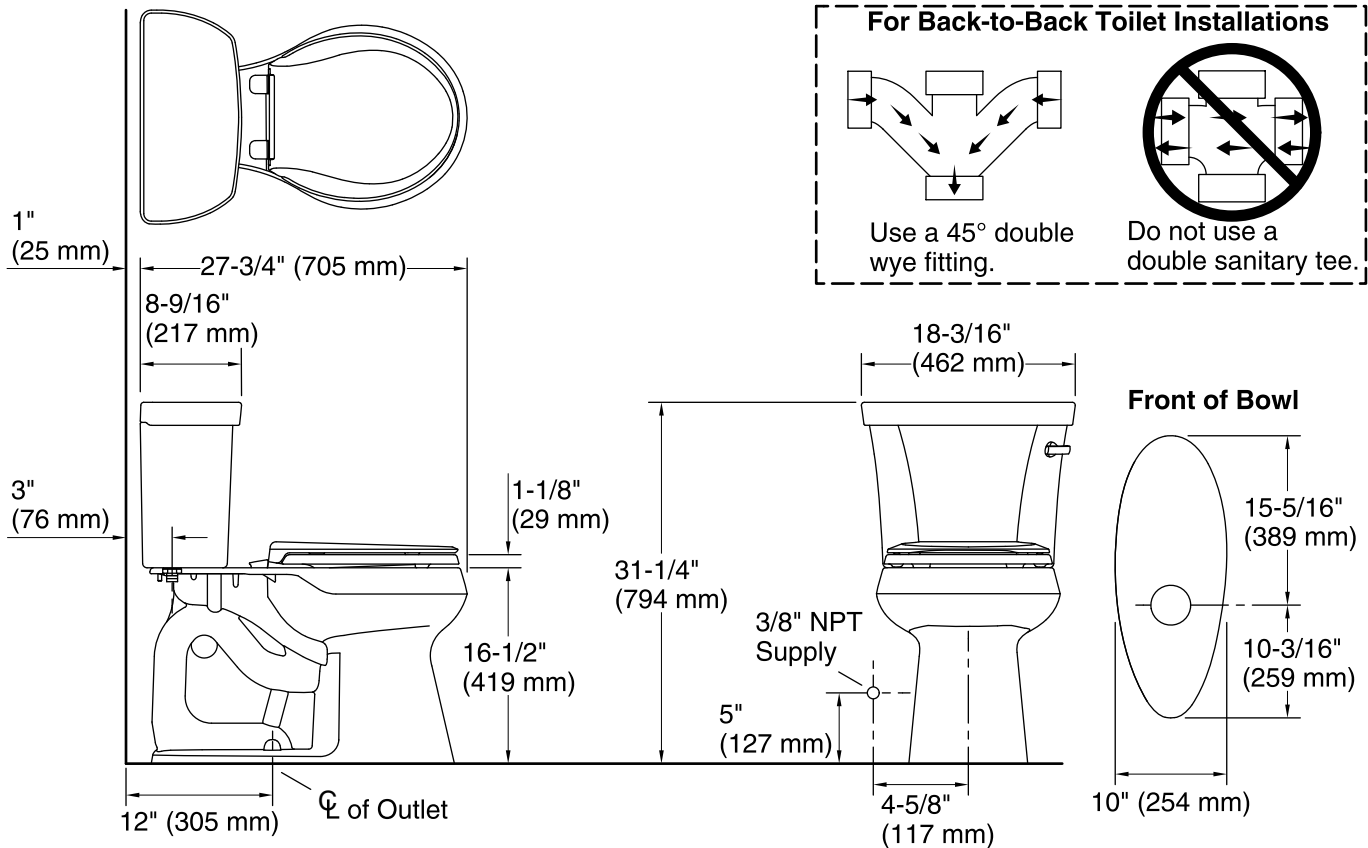

#### Features

- Two-piece toilet.
- Round-front bowl offers an ideal solution for smaller baths and powder rooms.
- Comfort Height feature offers chair-height seating that makes sitting down and standing up easier for most adults.
- 1.28 gallons per flush (gpf).
- Right-hand Polished Chrome trip lever included.
- Insuliner tank liner minimizes condensation on the tank when exposed to high humidity.
- Combination consists of the K-4467-UR tank and the K-5393 bowl.

#### Installation

- Standard 12-inch rough-in.
- Three-bolt installation.
- Seat and supply line not included.

### Technical Information

All product dimensions are nominal.

Toilet type:	Two-piece, Floor-mount
Waste Outlet:	Floor
Flush type:	Class Five®
Trap passageway:	2-1/8" (54 mm)
Water Consumption	
Full:	1.28 gpf (4.8 lpf)
Water surface size:	10-1/2" x 8-1/4" (267 mm x 210 mm)
Rim to water surface:	5-3/8" (137 mm)
Rough-in:	12
Seat-mounting holes:	5-1/2" (140 mm)