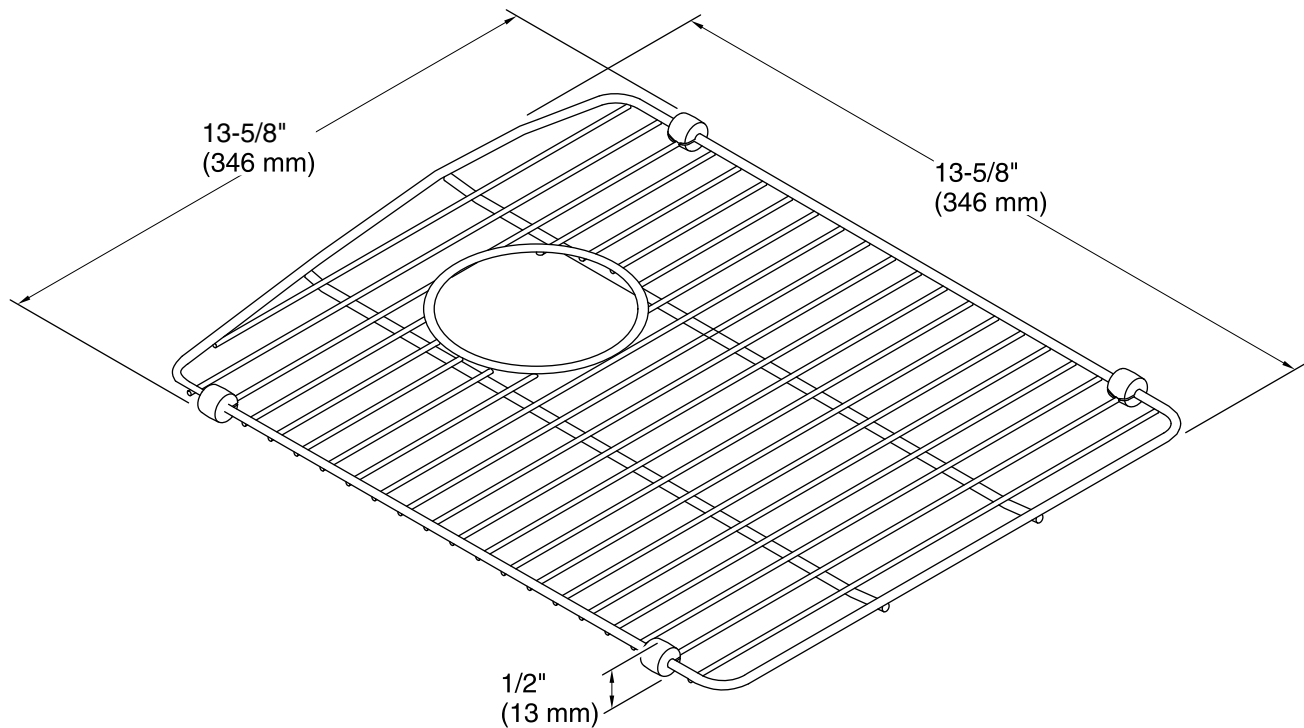

Features

- Fits in the right bowl of the K-8185-1 and K-RH8185-1 Kennon kitchen sink.
- Durable stainless steel construction.
- Innovative wheels around the perimeter provide a secure fit and reduce debris buildup.
- Helps protect sink surface from daily wear.
- Dishwasher safe.

Technical Information

All product dimensions are nominal.