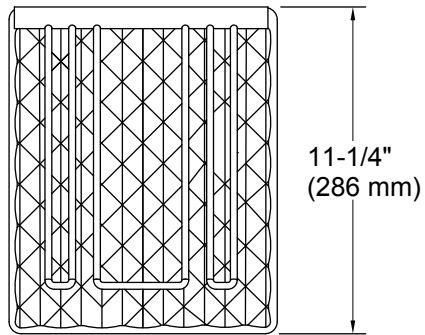

### Features

- Accommodates six standard-size wine glasses or four oversized wine glasses, up to 10 inches tall.
- Pillow pattern design promotes airflow for stemless glasses resting on base.
- Folds away for easy storage.
- Use in cabinet to organize stemware.

### Technical Information

All product dimensions are nominal.