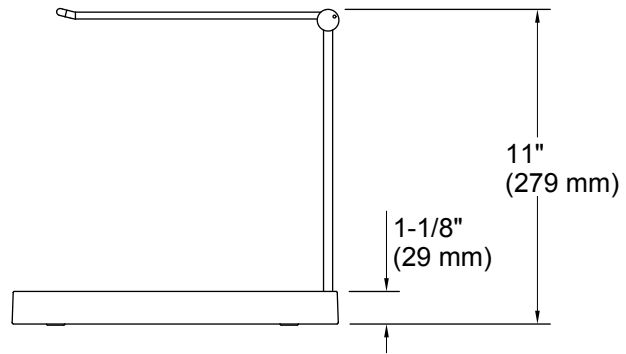

### Features

- Accommodates six standard-size wine glasses or four oversized wine glasses, up to 10 inches tall.
- Pillow pattern design promotes airflow for stemless glasses resting on base.
- Folds away for easy storage.
- Use in cabinet to organize stemware.

### Technical Information

All product dimensions are nominal.