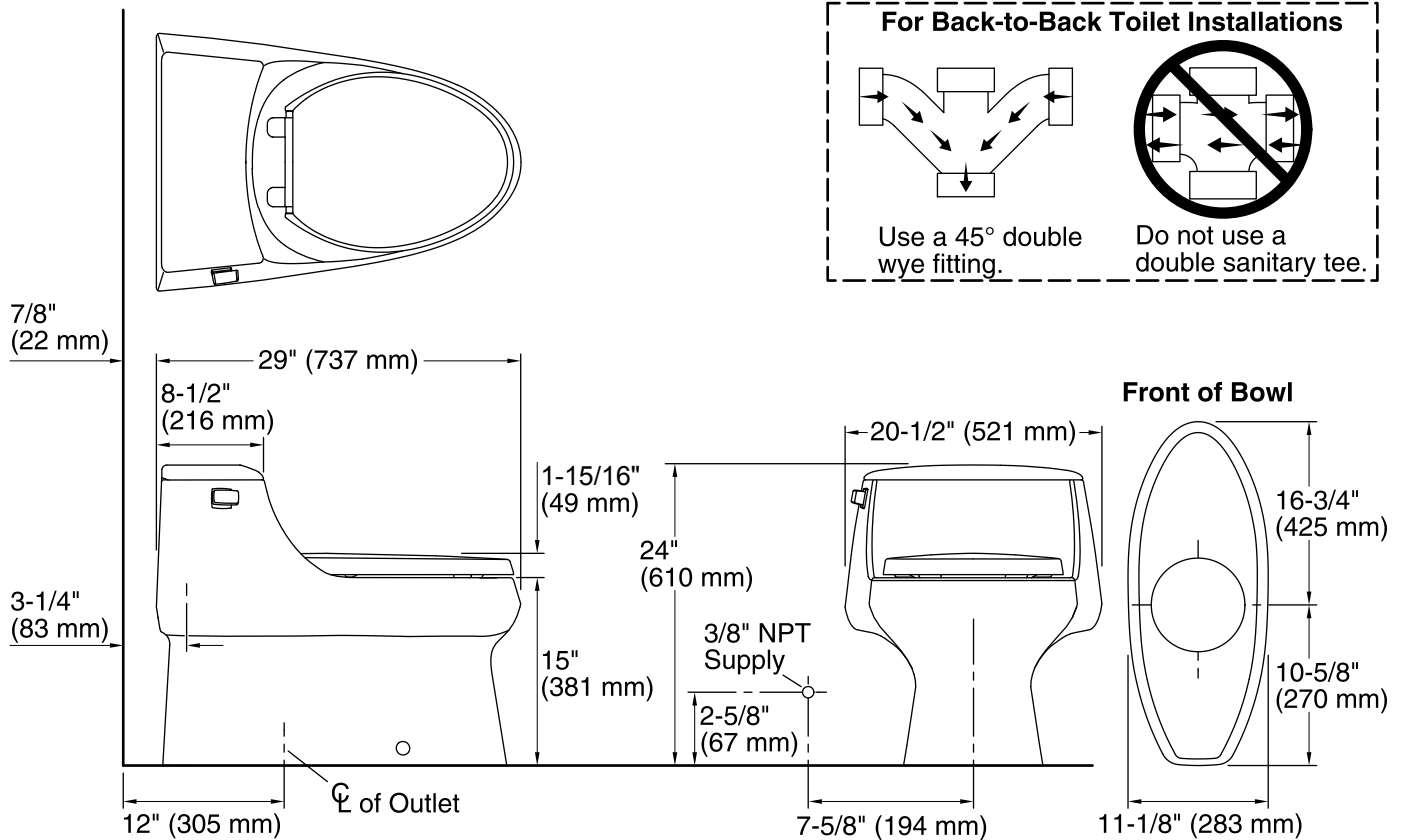

### Installation

- Standard 12-inch rough-in.
- Supply line not included.

## Technical Information

All product dimensions are nominal.

Toilet type:	One-piece
Bowl shape:	Elongated
Flush type:	Siphon jet
Water Consumption	
Full:	1.28 gpf (4.8 lpf)
Water surface size:	11-1/2" x 7" (292 mm x 178 mm)
Rough-in:	12
Template:	1231981-7, required, included

## Notes

Install this product according to the installation instructions.

For back-to-back toilet installations: Use only a 45° double wye fitting.