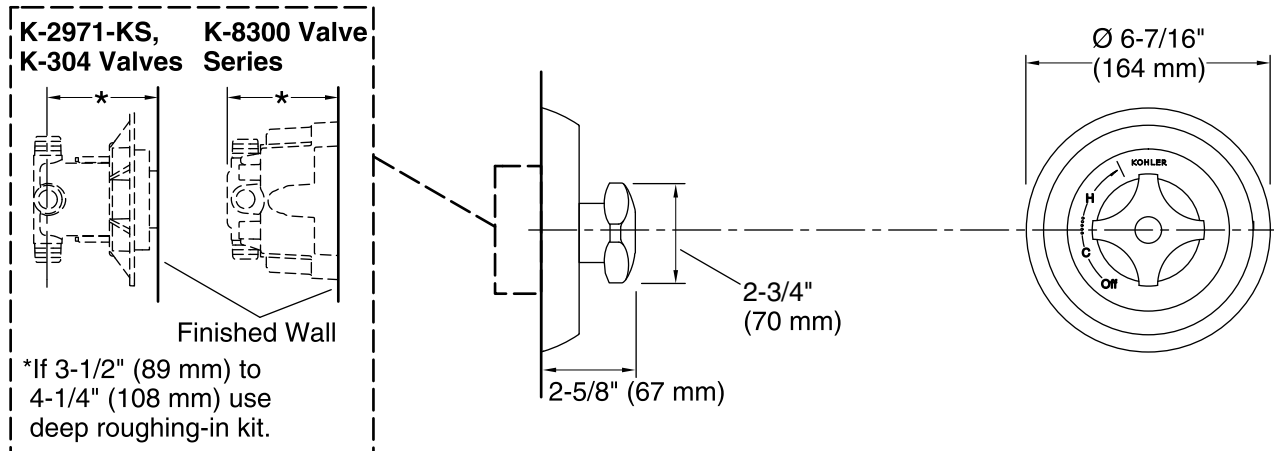

Technical Information

All product dimensions are nominal.

Notes

Install this product according to the installation guide.

NOTICE: Risk of product damage. Long screws for installing trim can damage the K-2971-KS valve. Consult the trim installation guide to verify if the thin wall installation kit (88526) is needed.