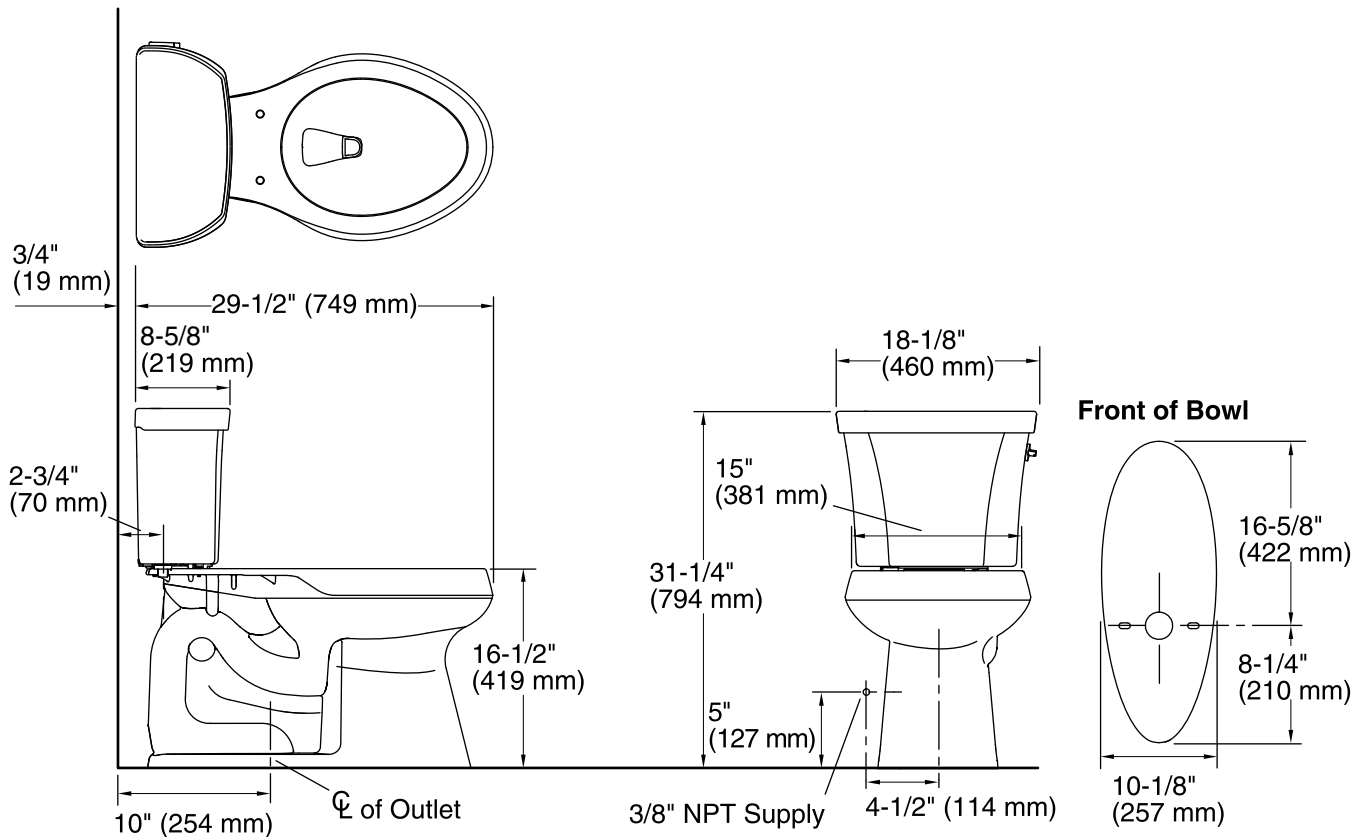

Features

- Two-piece toilet.
- Elongated bowl offers added room and comfort.
- Comfort Height® feature offers a chair-height seat that makes sitting down and standing up easier for most adults.
- Right-hand nested trip lever offers a choice of 1.1 or 1.6 gallons per flush (gpf).
- 2-1/8-inch glazed trapway.
- Combination consists of the K-4373 bowl and the K-4458-RA tank.
- Seat not included.

Technology

- Dual-flush technology allows you to choose between a full- or partial-flush.

Installation

- Standard 10-inch rough-in.
- Three-bolt installation.

Water Conservation & Rebates

- WaterSense® toilets meet strict EPA flushing guidelines, including using at least 20 percent less water than 1.6-gallon toilets.
- Eligible for consumer rebates in some municipalities.
- This product meets water savings requirements for Colorado SB 14-103.

Components

Product includes:

K-4373 Toilet Bowl
K-4458-RA Dual-Flush Tank

Additional included component/s: Trip lever, and Bolt cap accessory pack.

ADA CSA B651 OBC

Codes/Standards

ASME A112.19.2/CSA B45.1
EPA WaterSense®
ADA
ICC/ANSI A117.1
CSA B651
OBC

Technical Information

All product dimensions are nominal.

Toilet type:	Two-piece, Floor-mount
Waste Outlet:	Floor
Bowl shape:	Elongated front
Flush type:	Class Five®
Trap passageway:	2-1/8" (54 mm)
Water surface size:	11-3/8" x 8" (289 mm x 203 mm)
Rim to water surface:	5-3/8" (137 mm)
Rough-in:	10
Seat-mounting holes:	5-1/2" (140 mm)