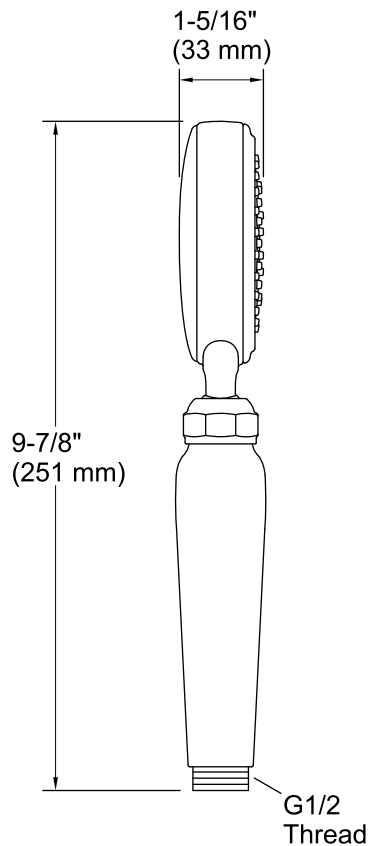

Features

- Air-induction technology maximizes the air/water mix for a powerful, even flow.
- Optimized sprayface with 48 nozzles delivers a more focused coverage.
- Ergonomic sprayhead pivots to allow precise adjustment for targeted hydromassage.
- MasterClean™ sprayface is easy to clean.
- 1.75 gal/min (6.6 l/min) maximum flow rate.
- Requires K-8593 or K-9514 shower hose (sold separately).
- Coordinates with other products in the Artifacts collection.

Installation

- Bracket or slidebar required for wall-mount installation.
- Deck-mount holder required for deck-mount installation.

Water Conservation & Rebates

- WaterSense®-labeled 1.75-gpm handshowers use up to 30 percent less water than standard 2.5-gpm handshowers, while still meeting strict performance guidelines.
- This product can help a building earn Water Efficiency points in the LEED® Green Building Rating System.

Required Products/Accessories

- K-8593 72" Shower Hose
- K-9514 60" Shower Hose

Codes/Standards

ASME A112.18.1/CSA B125.1
DOE - Energy Policy Act 1992
EPA WaterSense®
California Energy Commission (CEC)

KOHLER® Faucet Lifetime Limited Warranty

Technical Information

All product dimensions are nominal.

Handshower:

Rated maximum flow: 1.75 gal/min (6.6 l/min)

Pressure: 45 psi (3.1 bar)

Notes

Install this product according to the installation instructions.