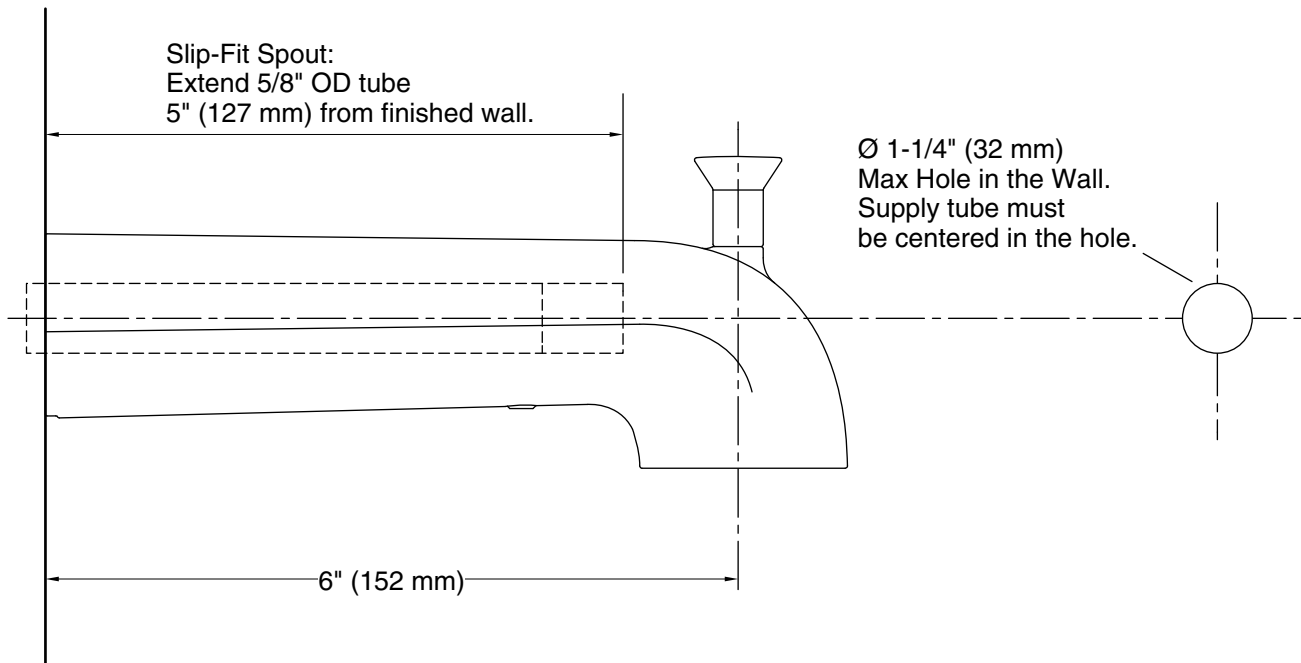

Features

- 6" (152 mm) diverter spout with 1/2" (12.7 mm) slip-fit connection

Material

- Premium metal construction for durability and reliability
- KOHLER® finishes resist corrosion and tarnishing

Installation

- Wall-mount
- Coordinates with Pitch® bath and shower trim

Recommended Products/Accessories

K-23723 Faucet cleaner

Codes/Standards

ASME A112.18.1/CSA B125.1
California Energy Commission (CEC)
IAPMO Certification

Technical Information

All product dimensions are nominal.

Drain included: No

Notes

Install this product according to the installation instructions.