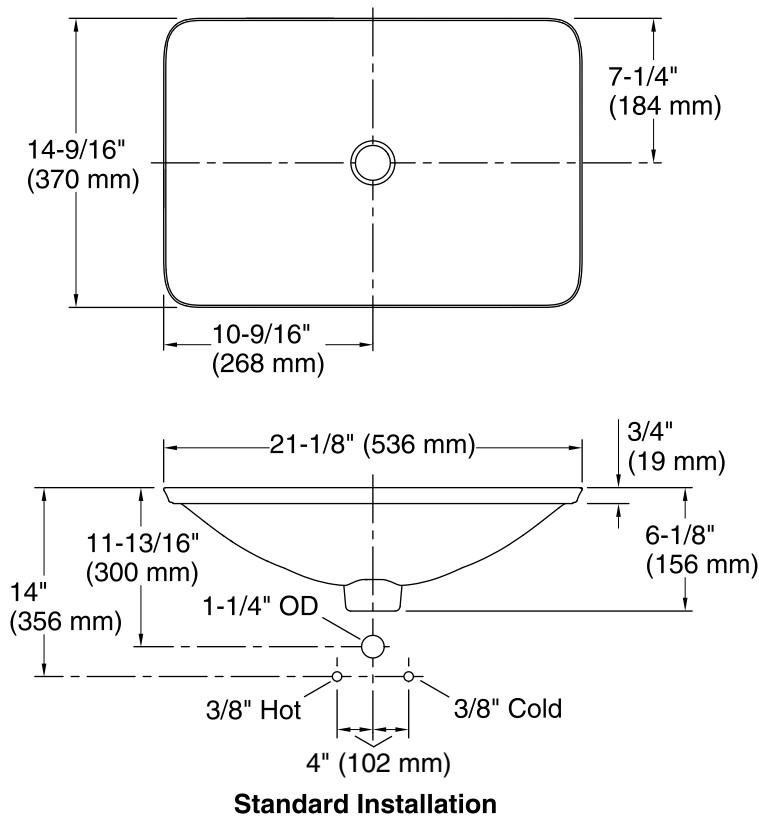

	7	Black Black™
--	---	--------------

Technical Information

All product dimensions are nominal.

- Bowl configuration: Single
- Installation: Drop-in, Vessel
- Bowl area (Only):
 - Length: 21-1/8" (536 mm)
 - Width: 14-9/16" (370 mm)
 - Bowl depth: 4-1/8" (105 mm)
 - Water depth: 4-1/8" (105 mm)
- Template: 1242828, required, included