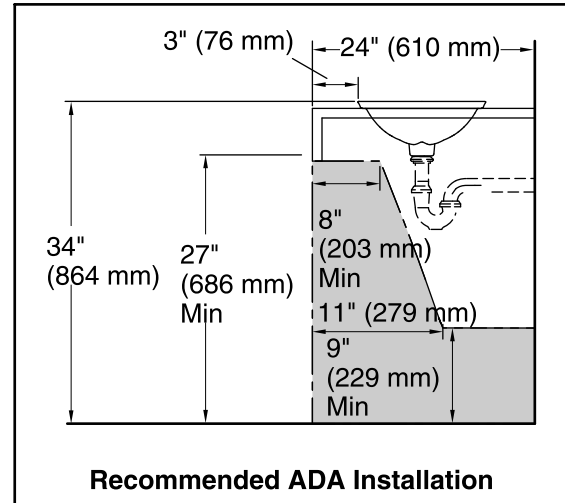

Material

- Vitreous china.

Installation

- Vessel

ADA

Codes/Standards

ASME A112.19.2/CSA B45.1

ADA

	7	Black Black™
--	---	--------------

Technical Information

All product dimensions are nominal.

- Bowl configuration: Single
- Installation: Drop-in, Vessel
- Bowl area (Only):
 - Length: 21-1/8" (536 mm)
 - Width: 14-9/16" (370 mm)
 - Bowl depth: 4-1/8" (105 mm)
 - Water depth: 4-1/8" (105 mm)
- Template: 1242828, required, included