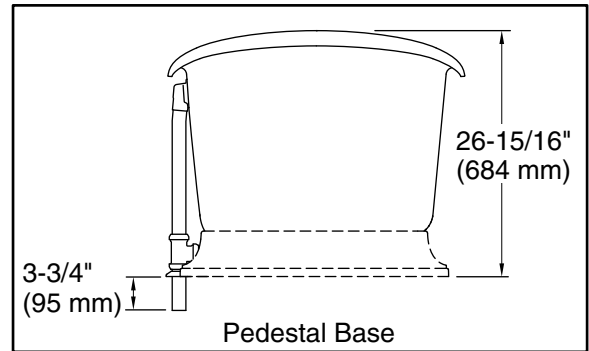

Technical Information

All product dimensions are nominal.

Installation:	Freestanding
Drain location:	Center rear
Basin area, bottom:	48-15/16" x 24-3/4" (1243 mm x 629 mm)
Basin area, top:	58-11/16" x 27-13/16" (1491 mm x 706 mm)
Weight:	396.2 lbs (179.7 kg)
Minimum floor load:	90 lbs/ft² (439.4 kg/m²)
Water depth:	14-3/8" (366 mm)
Water capacity:	90 gal (340.7 L)
Template:	Footprint, 1344921-7, required, not included

Notes

Measure your actual product for rough-in details.

Install this product according to the installation instructions.

The hot water supply should be 70% of the capacity of the bath or greater. Installations will vary.