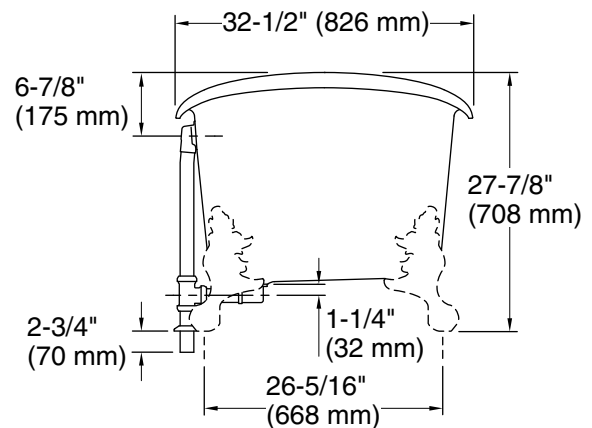

Technical Information

All product dimensions are nominal.

Installation:	Freestanding
Drain location:	Center rear
Basin area, bottom:	48-15/16" x 24-3/4" (1243 mm x 629 mm)
Basin area, top:	58-11/16" x 27-13/16" (1491 mm x 706 mm)
Weight:	396.2 lbs (179.7 kg)
Minimum floor load:	90 lbs/ft² (439.4 kg/m²)
Water depth:	14-3/8" (366 mm)
Water capacity:	90 gal (340.7 L)
Template:	Footprint, 1344921-7, required, not included

Notes

Measure your actual product for rough-in details.

Install this product according to the installation instructions.

The hot water supply should be 70% of the capacity of the bath or greater. Installations will vary.