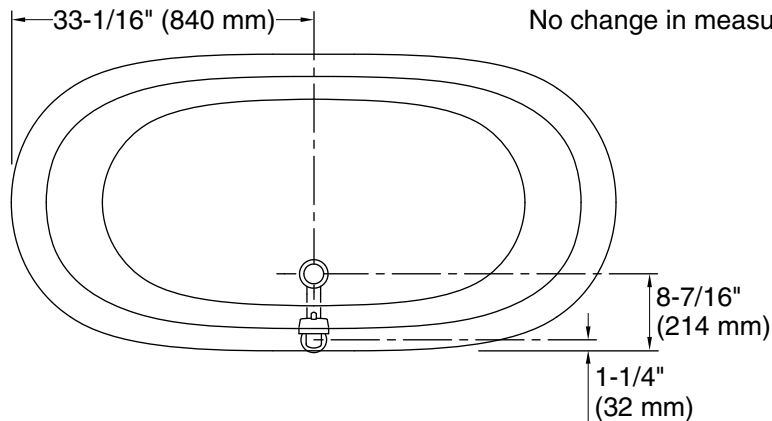

Technical Information

All product dimensions are nominal.

Installation:	Freestanding
Drain location:	Center rear
Basin area, bottom:	48-15/16" x 24-3/4" (1243 mm x 629 mm)
Basin area, top:	58-11/16" x 27-13/16" (1491 mm x 706 mm)
Weight:	396.2 lbs (179.7 kg)
Minimum floor load:	90 lbs/ft² (439.4 kg/m²)
Water depth:	14-3/8" (366 mm)
Water capacity:	90 gal (340.7 L)
Template:	Footprint, 1344921-7, required, not included

Notes

Measure your actual product for rough-in details.

Install this product according to the installation instructions.

The hot water supply should be 70% of the capacity of the bath or greater. Installations will vary.