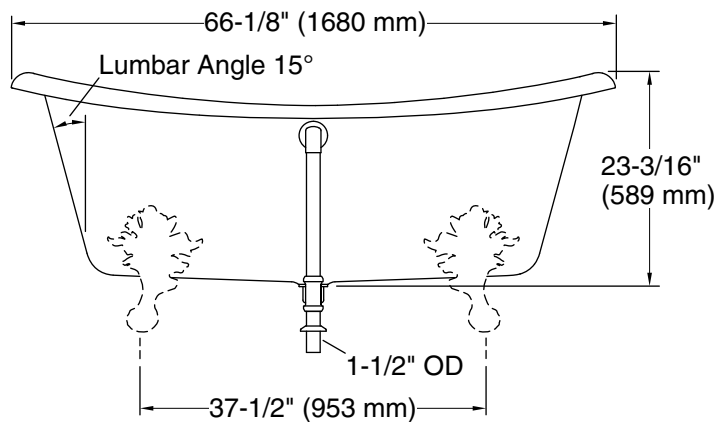

Technical Information

All product dimensions are nominal.

Installation:	Freestanding
Drain location:	Center rear
Basin area, bottom:	48-15/16" x 24-3/4" (1243 mm x 629 mm)
Basin area, top:	58-11/16" x 27-13/16" (1491 mm x 706 mm)
Weight:	396.2 lbs (179.7 kg)
Minimum floor load:	90 lbs/ft² (439.4 kg/m²)
Water depth:	14-3/8" (366 mm)
Water capacity:	90 gal (340.7 L)
Template:	Footprint, 1344921-7, required, not included

Notes

Measure your actual product for rough-in details.

Install this product according to the installation instructions.

The hot water supply should be 70% of the capacity of the bath or greater. Installations will vary.