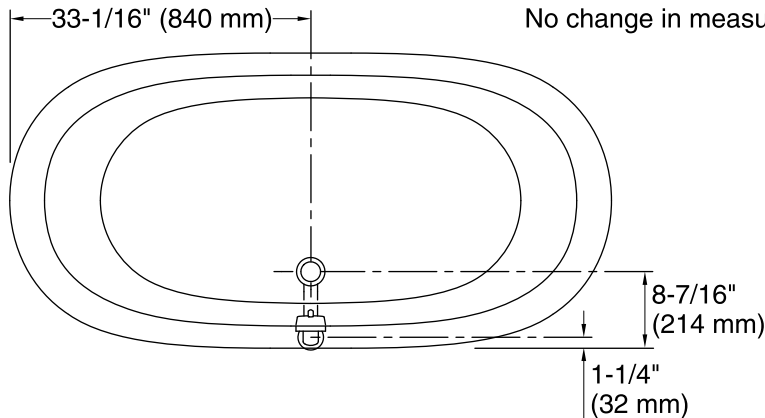

#### Technical Information

All product dimensions are nominal.

Installation:	Freestanding
Drain location:	Center rear
Weight:	390 lbs (176.9 kg)
Minimum floor load:	60 lbs/ft <sup>2</sup> (292.9 kg/m <sup>2</sup> )
Water depth:	15-11/16" (398 mm)
Template:	1344921-7, not required, included