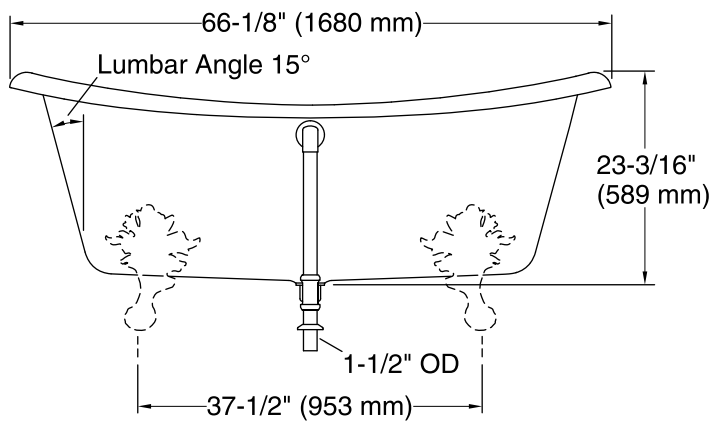

Technical Information

All product dimensions are nominal.

Installation:	Freestanding
Drain location:	Center rear
Weight:	390 lbs (176.9 kg)
Minimum floor load:	60 lbs/ft² (292.9 kg/m²)
Water depth:	15-11/16" (398 mm)
Template:	1344921-7, not required, included

Notes

Measure your actual product for rough-in details.

Install this product according to the installation instructions.

The hot water supply should be 70% of the capacity of the bath or greater. Installations will vary.