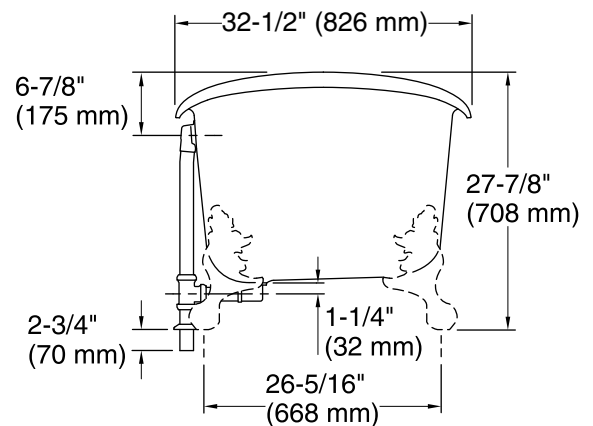

#### Technical Information

All product dimensions are nominal.

Installation:	Freestanding
Drain location:	Center rear
Weight:	390 lbs (176.9 kg)
Minimum floor load:	60 lbs/ft <sup>2</sup> (292.9 kg/m <sup>2</sup> )
Water depth:	15-11/16" (398 mm)
Template:	1344921-7, not required, included