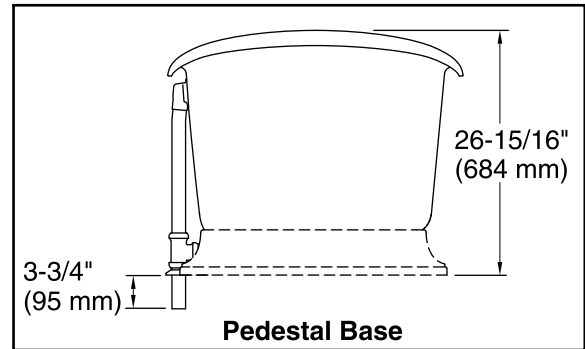

Technical Information

All product dimensions are nominal.

Installation:	Freestanding
Drain location:	Center rear
Weight:	390 lbs (176.9 kg)
Minimum floor load:	60 lbs/ft² (292.9 kg/m²)
Water depth:	15-11/16" (398 mm)
Template:	1344921-7, not required, included

Notes

Measure your actual product for rough-in details.

Install this product according to the installation instructions.

The hot water supply should be 70% of the capacity of the bath or greater. Installations will vary.