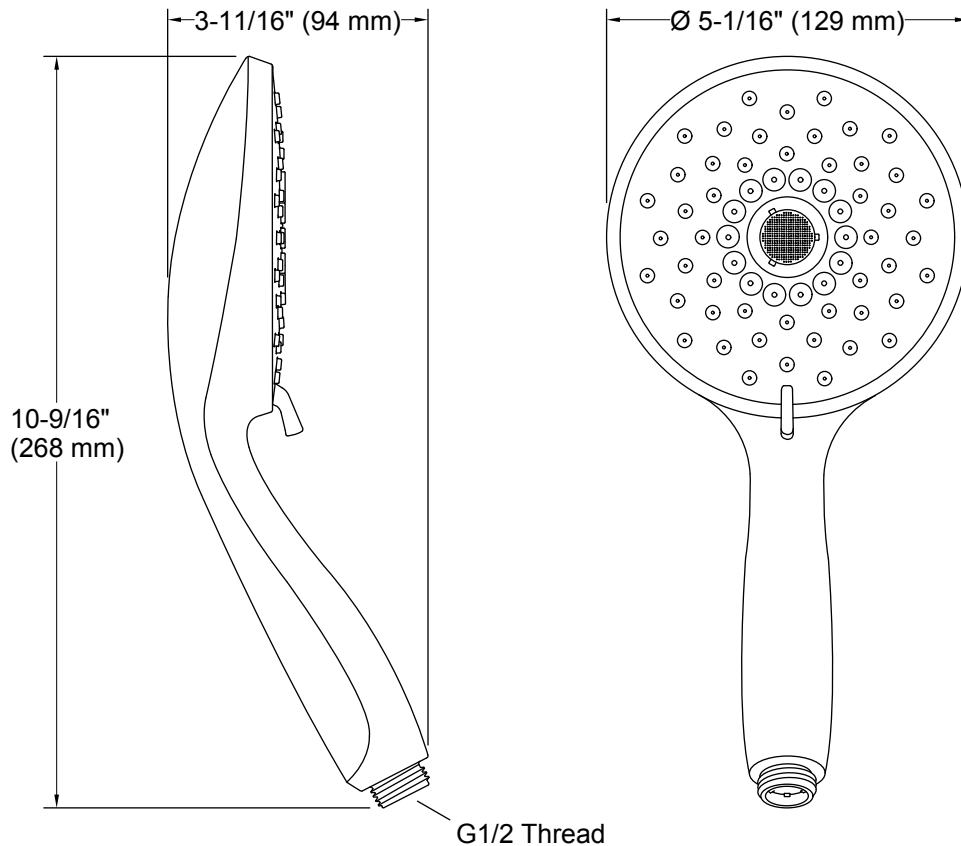

Technical Information

All product dimensions are nominal.

Handshower:

Rated maximum flow: 1.75 gal/min (6.6 l/min)

Notes

Install this product according to the installation instructions.

Plumbing codes require an atmospheric vacuum breaker (such as Kohler Model K-9660) be installed in-line with handshowers. Please consult with local plumbing officials.

ADA, OBC, CSA B651 compliant when installed to the specific requirements of these regulations.