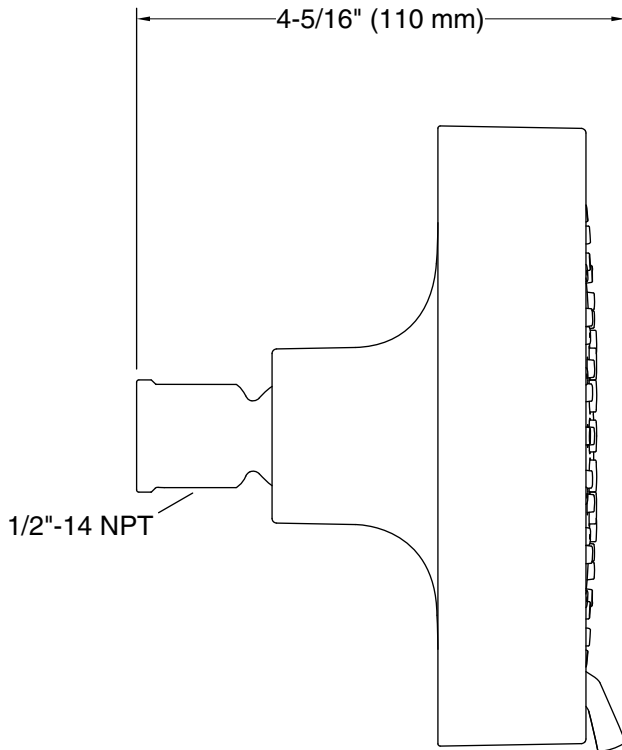

Material

- KOHLER finishes resist corrosion and tarnishing.

Installation

- 1/2-inch - 14 NPT connection.
- Wall-mount.

Water Conservation & Rebates

- This product can help a building earn Water Efficiency points in the LEED® Green Building Rating System.

Recommended Products/Accessories

K-7397 Shower Arm and Flange
K-7395 Shower Arm and Flange
K-933 Shower Arm and Flange
K-934 Shower Arm and Flange

Codes/Standards

ASME A112.18.1/CSA B125.1
DOE - Energy Policy Act 1992
EPA WaterSense®
California Energy Commission (CEC)

Technical Information

All product dimensions are nominal.

Showerhead/Body Spray:

Rated maximum flow: 1.75 gal/min (6.6 l/min)

Notes

Install this product according to the installation instructions.