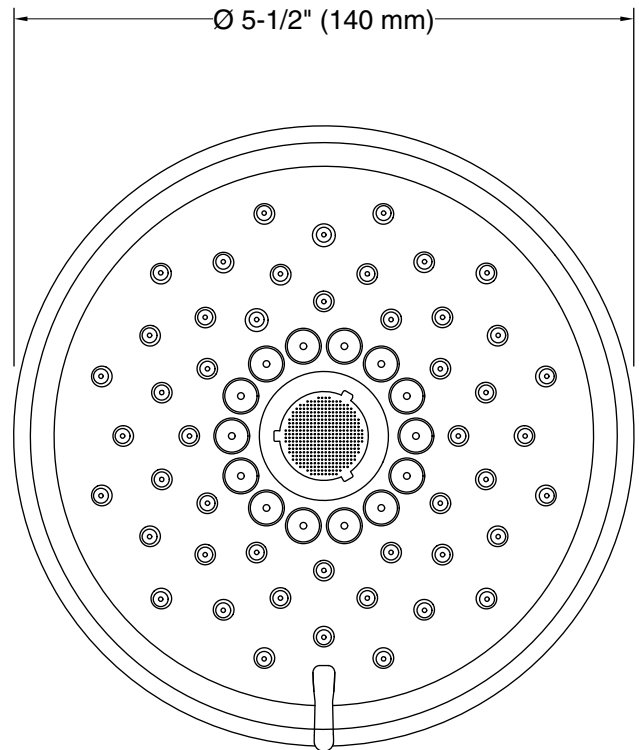

Material

- KOHLER finishes resist corrosion and tarnishing.

Installation

- 1/2-inch - 14 NPT connection.
- Wall-mount.

Water Conservation & Rebates

- This product can help a building earn Water Efficiency points in the LEED® Green Building Rating System.

Recommended Products/Accessories

K-7397 Shower Arm and Flange
K-7395 Shower Arm and Flange
K-933 Shower Arm and Flange
K-934 Shower Arm and Flange

Codes/Standards

ASME A112.18.1/CSA B125.1
DOE - Energy Policy Act 1992
EPA WaterSense®
California Energy Commission (CEC)

Technical Information

All product dimensions are nominal.

Showerhead/Body Spray:

Rated maximum flow: 1.75 gal/min (6.6 l/min)

Notes

Install this product according to the installation instructions.