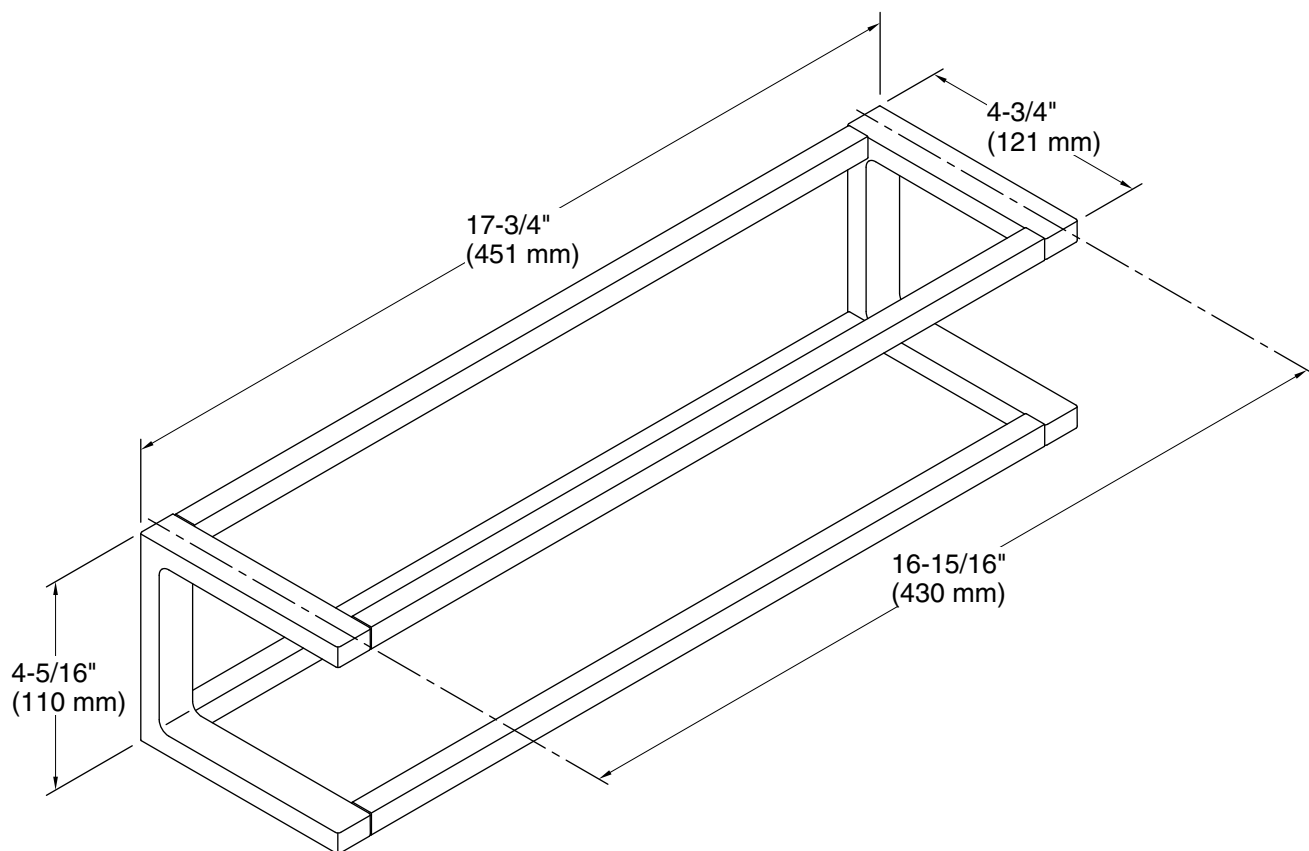

Technical Information

All product dimensions are nominal.

Material: Zinc, Brass

Notes

Install this product according to the installation instructions.

CAUTION: Risk of personal injury. Do not install these products in any area where they are likely to be used inadvertently as a grab bar or support bar. These products are not designed or intended for use as a grab bar or support bar.