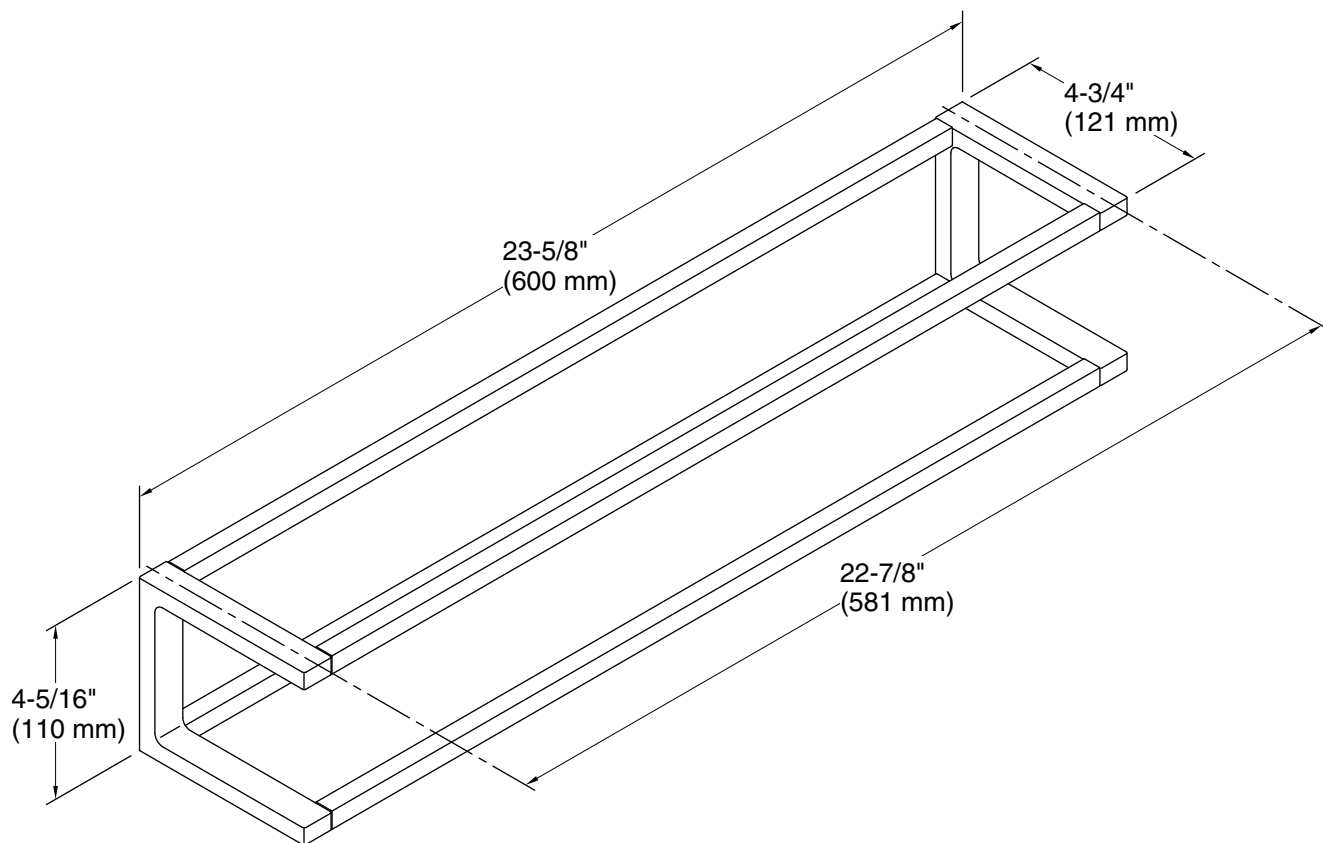

Technical Information

All product dimensions are nominal.

Material: Zinc, Brass

Notes

Install this product according to the installation instructions.

CAUTION: Risk of personal injury. Do not install these products in any area where they are likely to be used inadvertently as a grab bar or support bar. These products are not designed or intended for use as a grab bar or support bar.