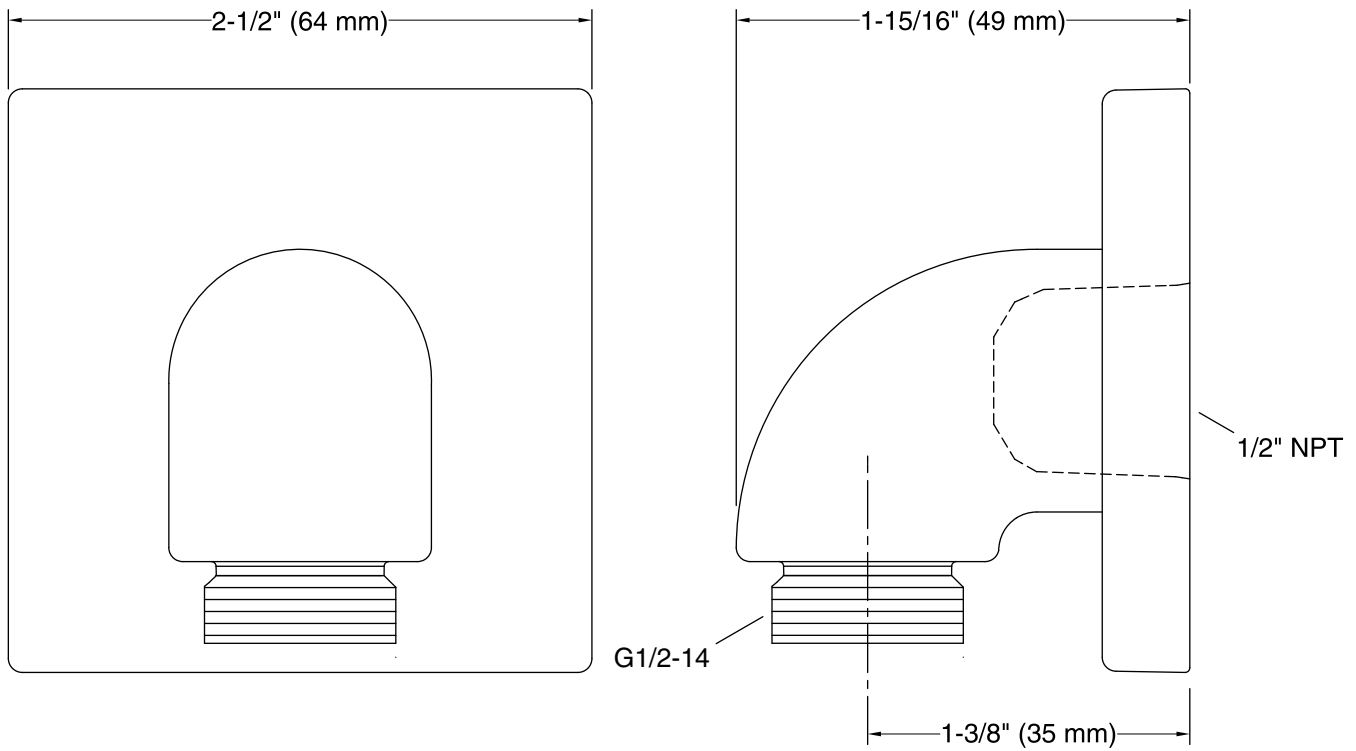

Technical Information

All product dimensions are nominal.

Drain included: No

Notes

Install this product according to the installation instructions.