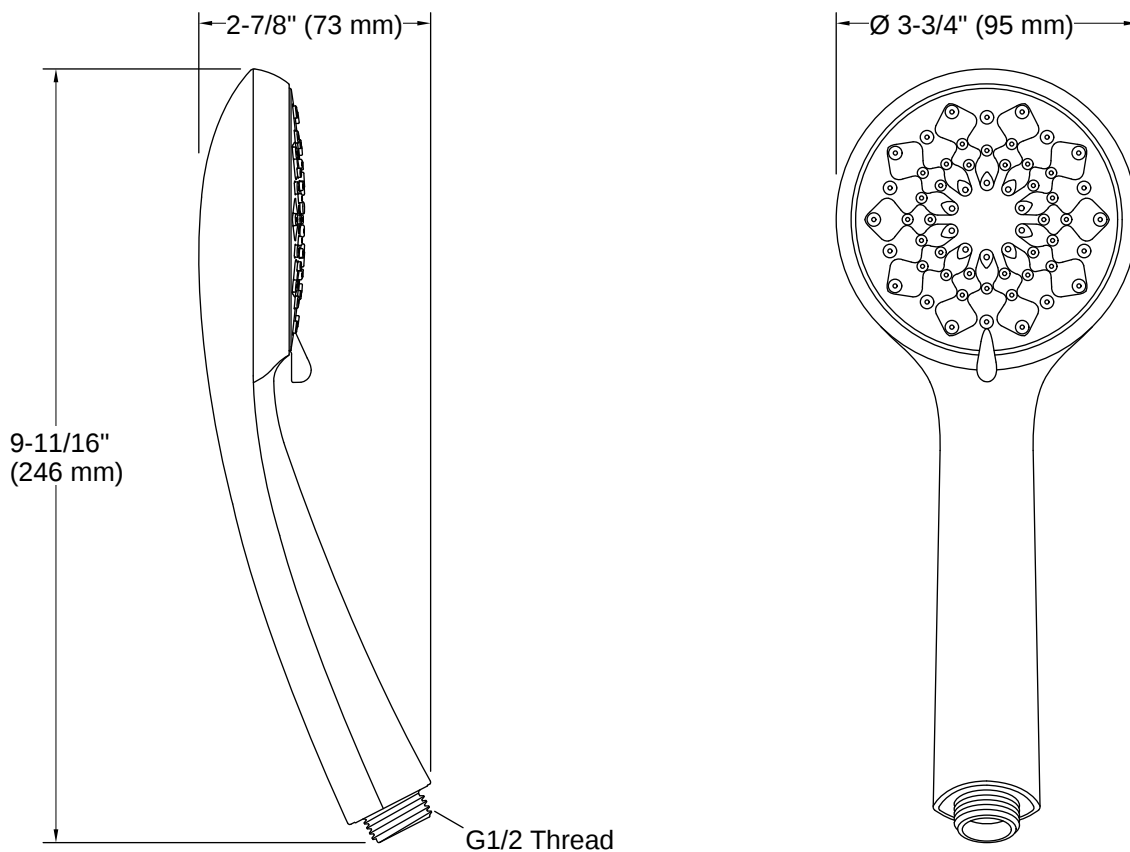

Installation

- Bracket or sidebar required for wall-mount installation
- Deck-mount holder required for deck-mount installation

Installation Notes

Install this product according to the installation instructions.

Plumbing codes require approved backflow prevention devices to be installed in-line to handshower. Please consult with local plumbing officials.

Plumbing codes require an atmospheric vacuum breaker (such as Kohler Model K-9660) be installed in-line with handshower. Please consult with local plumbing officials.