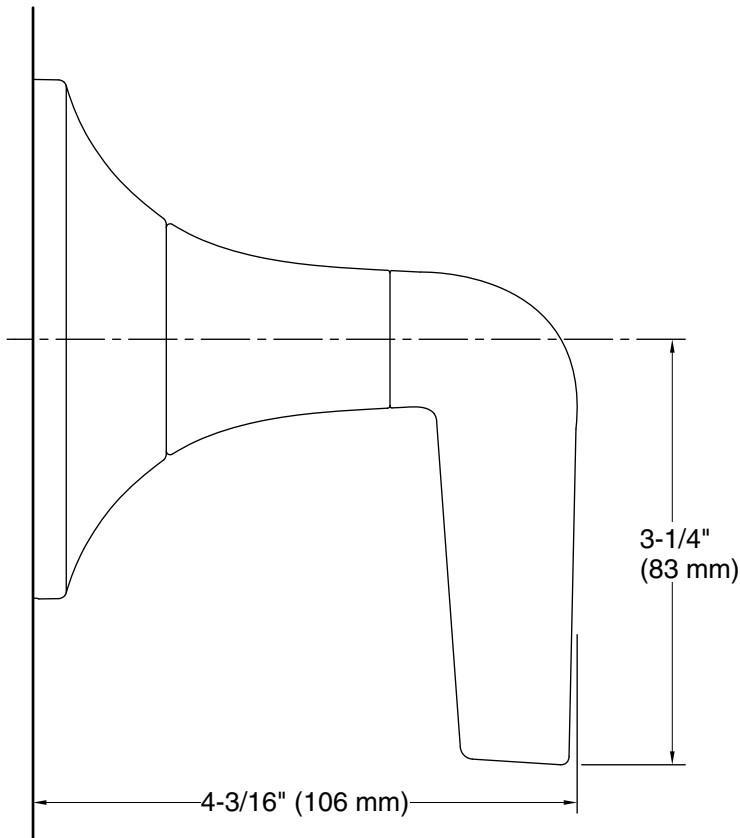

Technical Information

All product dimensions are nominal.

Notes

Install this product according to the installation instructions.

ADA, OBC, CSA B651 compliant when installed to the specific requirements of these regulations.